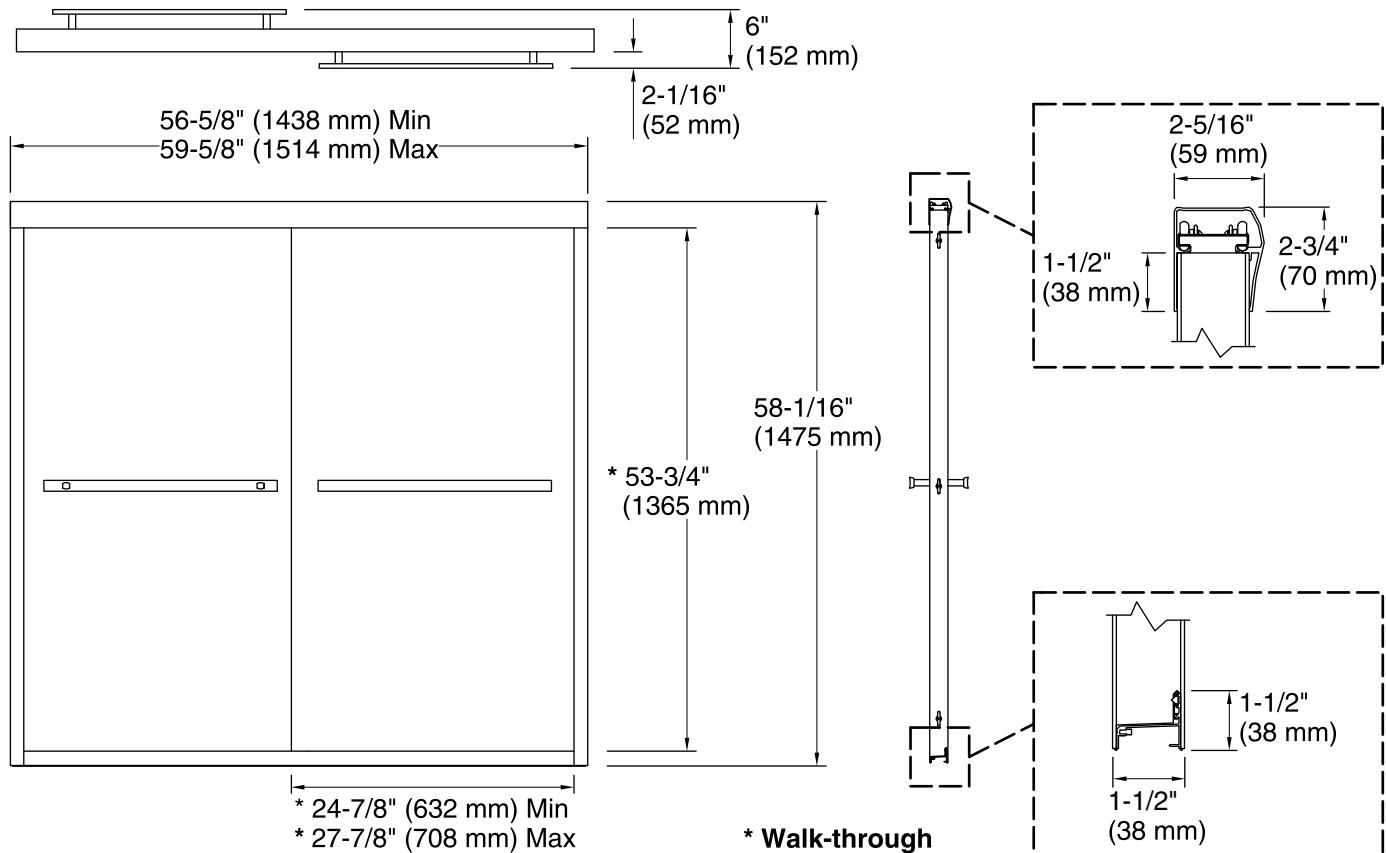

Technology

- Frameless, 1/4-inch-thick Crystal Clear tempered glass.
- Improved bypassing mechanism for smoother feel.
- Solid-metal contemporary towel bar design.
- CleanCoat® nanotechnology helps prevent bacteria, mildew and water stains on your glass, making it easy to clean and looking new.
- Reversible top track offers a choice of curved or flat profile.
- Out-of-plumb adjustability for easy installation.

L Crystal Clear

Technical Information

All product dimensions are nominal.

Installation type:	For bath installation
Opening style:	Sliding/Bypass
Opening Width - Min:	56-5/8" (1438 mm)
Opening Width - Max:	59-5/8" (1514 mm)
Walk-through - Min:	24-7/8" (632 mm)
Walk-through - Max:	27-7/8" (708 mm)
Glass thickness:	1/4" (6 mm)
Glass coating:	CleanCoat®

Notes

Install this product according to the installation instructions.

The vertical opening should be a minimum of 59-13/16" (1519 mm) to allow for installation clearance.