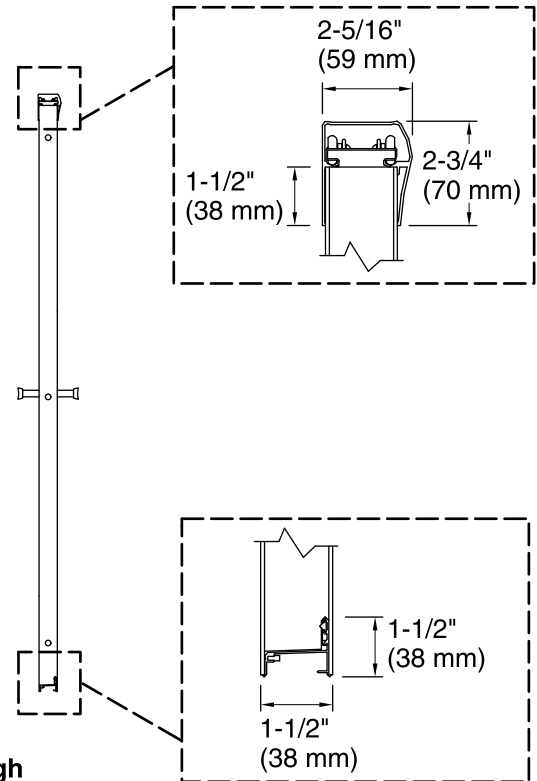

Gradient®

Frameless Sliding Shower Door

K-709063-L

Technology

- Frameless, 1/4-inch-thick Crystal Clear tempered glass.
- Improved bypassing mechanism for smoother feel.
- Solid-metal contemporary towel bar design.
- CleanCoat® nanotechnology helps prevent bacteria, mildew and water stains on your glass, making it easy to clean and looking new.
- Reversible top track offers a choice of curved or flat profile.
- Out-of-plumb adjustability for easy installation.

L	Crystal Clear
---	---------------

*Walk-through

Technical Information

All product dimensions are nominal.

Installation type:	For shower base installation
Opening style:	Sliding/Bypass
Opening Width - Min:	42-5/8" (1083 mm)
Opening Width - Max:	47-5/8" (1210 mm)
Walk-through - Min:	18-7/8" (479 mm)
Walk-through - Max:	21-7/8" (556 mm)
Glass thickness:	1/4" (6 mm)
Glass coating:	CleanCoat®

Notes

Install this product according to the installation instructions.

The vertical opening should be a minimum of 71-13/16" (1824 mm) to allow for installation clearance.