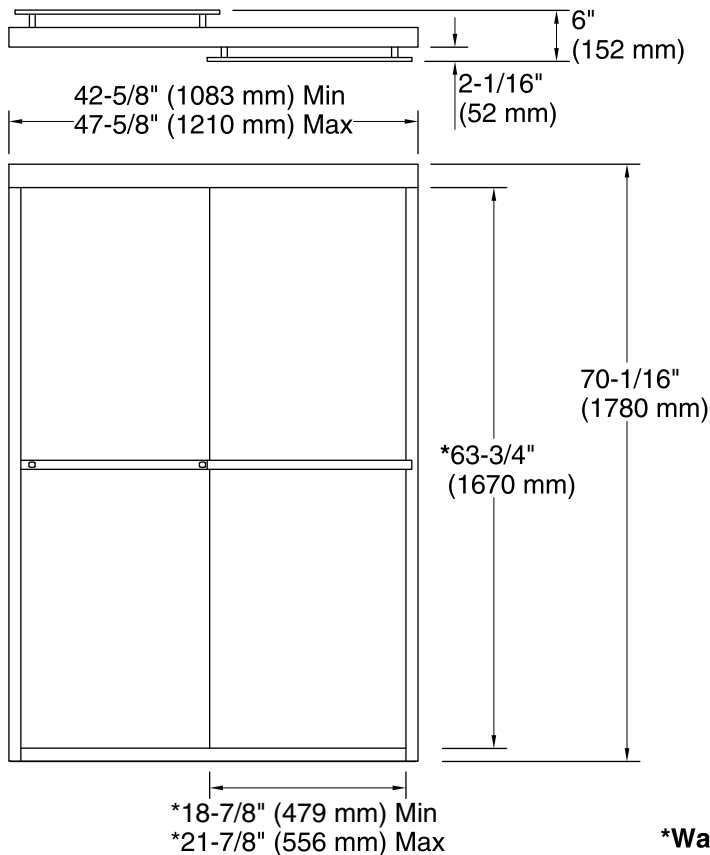

Gradient®

Frameless Sliding Shower Door

K-709063-L

Technology

- Frameless, 1/4-inch-thick Crystal Clear tempered glass.
- Improved bypassing mechanism for smoother feel.
- Solid-metal contemporary towel bar design.
- CleanCoat® nanotechnology helps prevent bacteria, mildew and water stains on your glass, making it easy to clean and looking new.
- Reversible top track offers a choice of curved or flat profile.
- Out-of-plumb adjustability for easy installation.

L	Crystal Clear
---	---------------

*Walk-through

Technical Information

All product dimensions are nominal.

Installation type:	For shower base installation
Opening style:	Sliding/Bypass
Opening Width - Min:	42-5/8" (1083 mm)
Opening Width - Max:	47-5/8" (1210 mm)
Walk-through - Min:	18-7/8" (479 mm)
Walk-through - Max:	21-7/8" (556 mm)
Glass thickness:	1/4" (6 mm)
Glass coating:	CleanCoat®

Notes

Install this product according to the installation instructions.

The vertical opening should be a minimum of 71-13/16" (1824 mm) to allow for installation clearance.