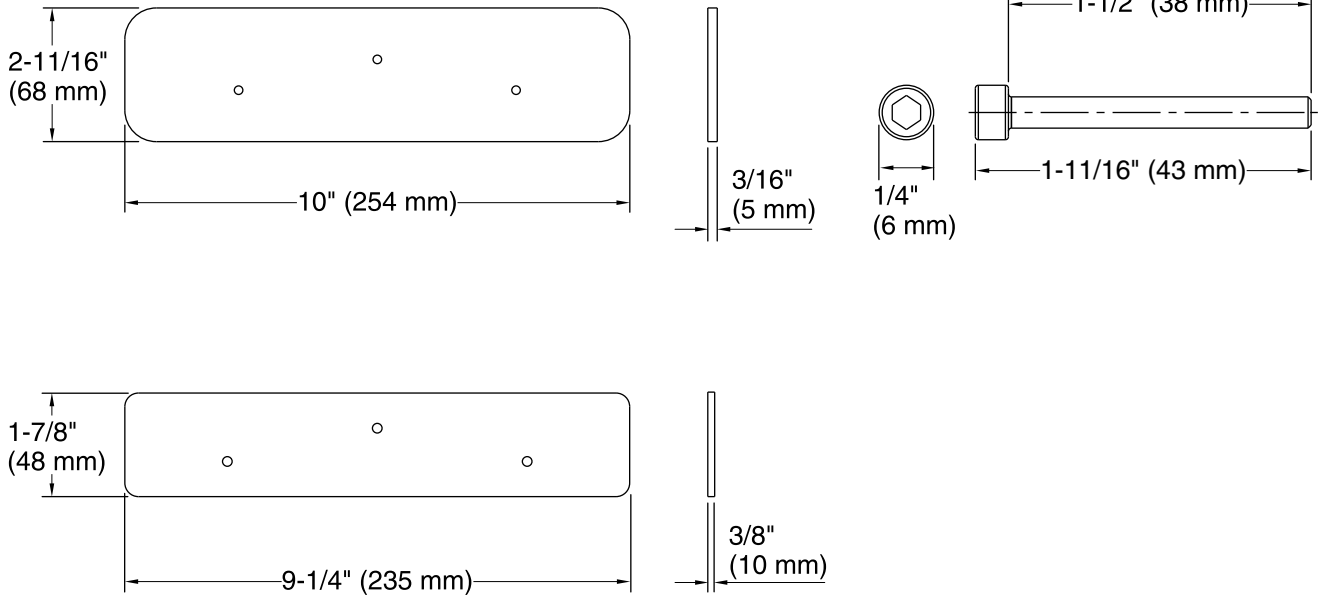

K-7272 PVC Slotted Overflow Bath Drain

Codes/Standards

None Applicable

KOHLER® Faucet Lifetime Limited Warranty

See website for detailed warranty information.

Technical Information

All product dimensions are nominal.