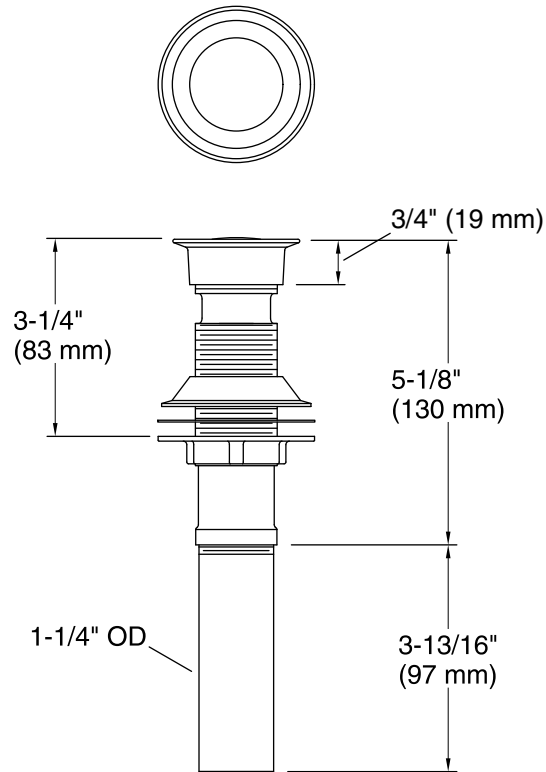

Features

- Solid brass construction for durability and reliability.
- With overflow.
- 1-1/4" connection.
- Fluid design lines for ease of cleaning.

Codes/Standards

ASME A112.18.2/CSA B125.2

KOHLER® One-Year Limited Warranty

Technical Information

All product dimensions are nominal.

Notes

Install this product according to the installation guide.