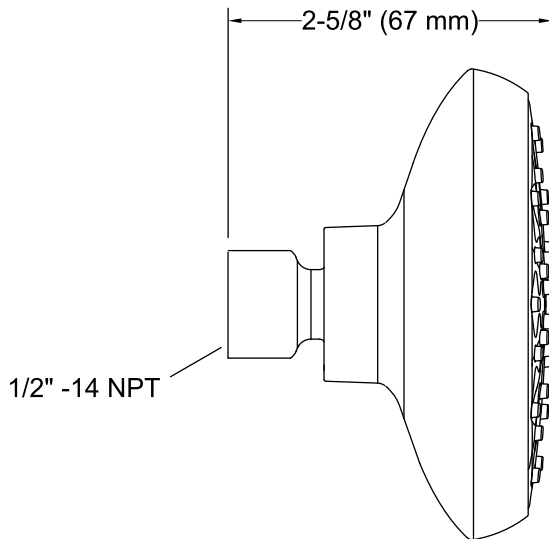

Features

- Showerhead features transitional nature-inspired design.
- 1.5 gal/min (5.7 l/min) showerhead flow rate.
- Spray nozzles cover full area of 3-9/16" (90 mm) sprayhead.
- Full-coverage spray produces an encompassing spray for everyday use.
- MasterClean™ sprayface is easy to clean.
- Shower arm and flange not included.

Material

- KOHLER finishes resist corrosion and tarnishing.

Installation

- Wall-mount.
- 1/2" -14 NPT connection.

Water Conservation & Rebates

- WaterSense®-labeled 1.5-gpm showerheads use up to 40 percent less water than standard 2.5-gpm showerheads, while still meeting strict performance guidelines.
- This product can help a building earn Water Efficiency points in the LEED® Green Building Rating System.

| | |
|----|-------------------------|
| CP | Polished Chrome |
| BN | Vibrant® Brushed Nickel |

Technical Information

All product dimensions are nominal.

Drain included: No

Showerhead/Body Spray:

Rated maximum flow: 1.5 gal/min (5.7 l/min)