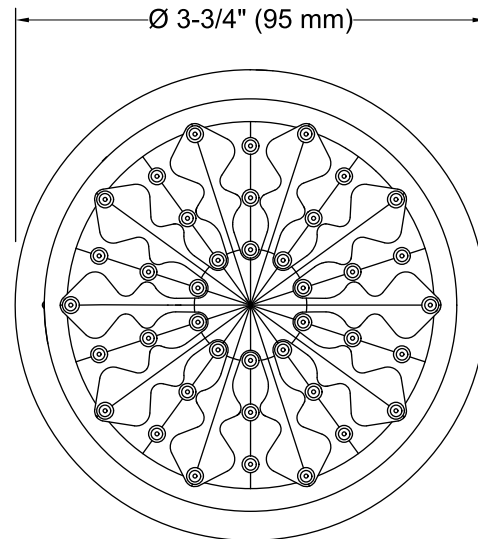

Features

- Showerhead features transitional nature-inspired design.
- 1.5 gal/min (5.7 l/min) showerhead flow rate.
- Spray nozzles cover full area of 3-9/16" (90 mm) sprayhead.
- Full-coverage spray produces an encompassing spray for everyday use.
- MasterClean™ sprayface is easy to clean.
- Shower arm and flange not included.

Material

- KOHLER finishes resist corrosion and tarnishing.

Installation

- Wall-mount.
- 1/2" -14 NPT connection.

Water Conservation & Rebates

- WaterSense®-labeled 1.5-gpm showerheads use up to 40 percent less water than standard 2.5-gpm showerheads, while still meeting strict performance guidelines.
- This product can help a building earn Water Efficiency points in the LEED® Green Building Rating System.

| | |
|----|-------------------------|
| CP | Polished Chrome |
| BN | Vibrant® Brushed Nickel |

Technical Information

All product dimensions are nominal.

Drain included: No

Showerhead/Body Spray:

Rated maximum flow: 1.5 gal/min (5.7 l/min)