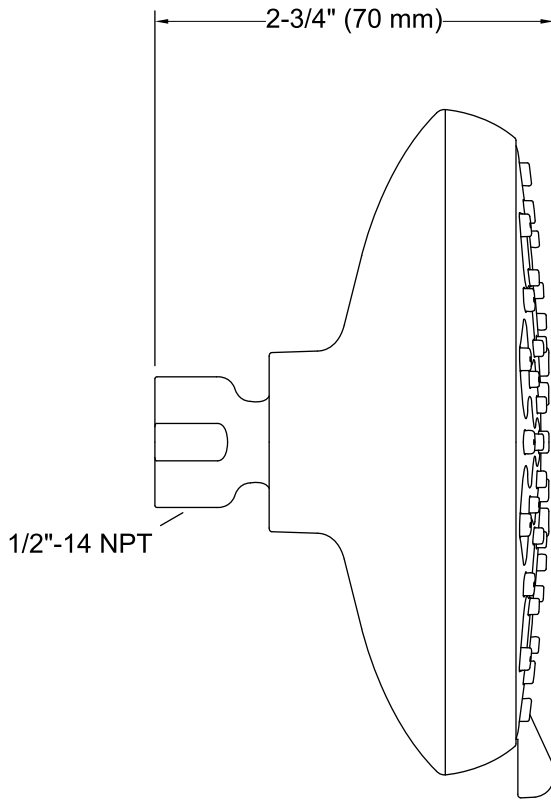

Features

- Showerhead features transitional nature-inspired design.
- Advanced spray engine provides three alternate experiences: wide coverage, intense drenching, and targeted spray.
- Wide coverage spray produces an encompassing spray for everyday use.
- Intense drenching spray delivers a forceful spray ideal for rinsing soap from hair.
- Targeted spray is a focused stream for targeting sore muscles or use as a utility spray.
- Simple thumb tab allows for a smooth transition between sprays.
- Spray nozzles cover full area of sprayhead.
- MasterClean™ sprayface is easy to clean.
- 1.75 gpm (gallons per minute) flow rate.
- 1/2-inch NPT connection.

Recommended Products/Accessories

- K-7395 Shower Arm and Flange
- K-7397 Shower Arm and Flange

Codes/Standards

ASME A112.18.1/CSA B125.1
DOE - Energy Policy Act 1992
EPA WaterSense®
California Energy Commission (CEC)

Technical Information

All product dimensions are nominal.

Showerhead/Body Spray:

Rated maximum flow: 1.75 gal/min (6.6 l/min)

Pressure: 45 psi (3.1 bar)

Notes

Install this product according to the installation instructions.