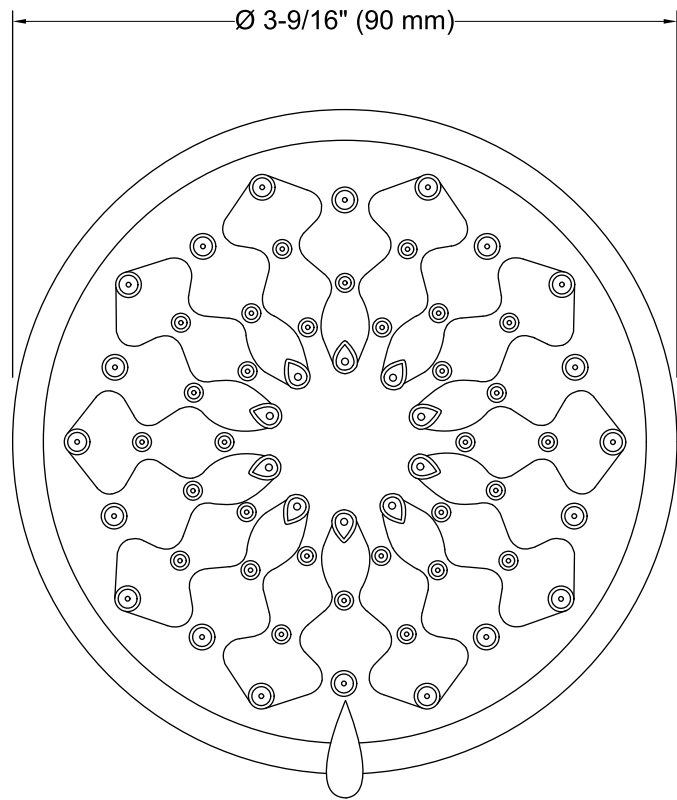

Features

- Showerhead features transitional nature-inspired design.
- Advanced spray engine provides three alternate experiences: wide coverage, intense drenching, and targeted spray.
- Wide coverage spray produces an encompassing spray for everyday use.
- Intense drenching spray delivers a forceful spray ideal for rinsing soap from hair.
- Targeted spray is a focused stream for targeting sore muscles or use as a utility spray.
- Simple thumb tab allows for a smooth transition between sprays.
- Spray nozzles cover full area of sprayhead.
- MasterClean™ sprayface is easy to clean.
- 1.75 gpm (gallons per minute) flow rate.
- 1/2-inch NPT connection.

Material

- KOHLER finishes resist corrosion and tarnishing.

Installation

- Wall-mount

Water Conservation & Rebates

- WaterSense®-labeled 1.75-gpm handshowers use up to 30 percent less water than standard 2.5-gpm handshowers, while still meeting strict performance guidelines.
- This product can help a building earn Water Efficiency points in the LEED® Green Building Rating System.

Recommended Products/Accessories

- K-7395 Shower Arm and Flange
- K-7397 Shower Arm and Flange

Codes/Standards

ASME A112.18.1/CSA B125.1
DOE - Energy Policy Act 1992
EPA WaterSense®
California Energy Commission (CEC)

Technical Information

All product dimensions are nominal.

Showerhead/Body Spray:

Rated maximum flow: 1.75 gal/min (6.6 l/min)

Pressure: 45 psi (3.1 bar)

Notes

Install this product according to the installation instructions.