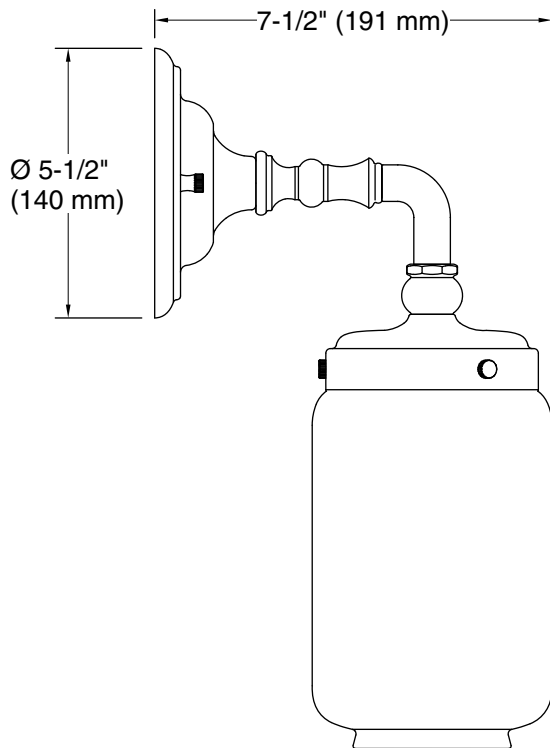

### Technical Information

All product dimensions are nominal.

Installation Type:	Wall-mount
Material:	Brass, Glass, Zinc
Number of Lights:	1
Lighting Type:	Socket-based
Socket Type:	E-26 Medium