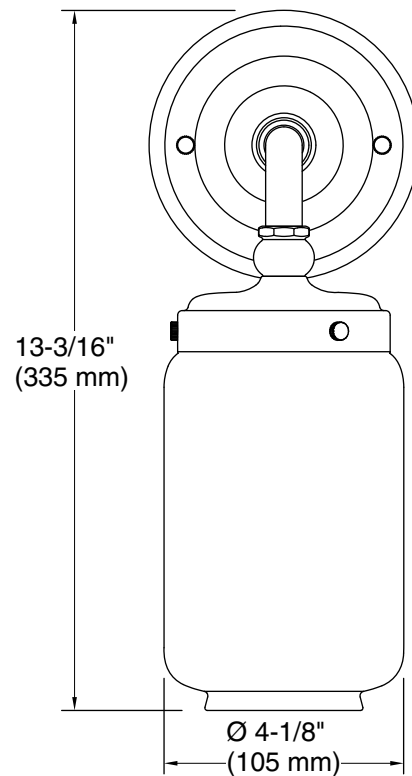

### Technical Information

All product dimensions are nominal.

Installation Type:	Wall-mount
Material:	Brass, Glass, Zinc
Number of Lights:	1
Lighting Type:	Socket-based
Socket Type:	E-26 Medium