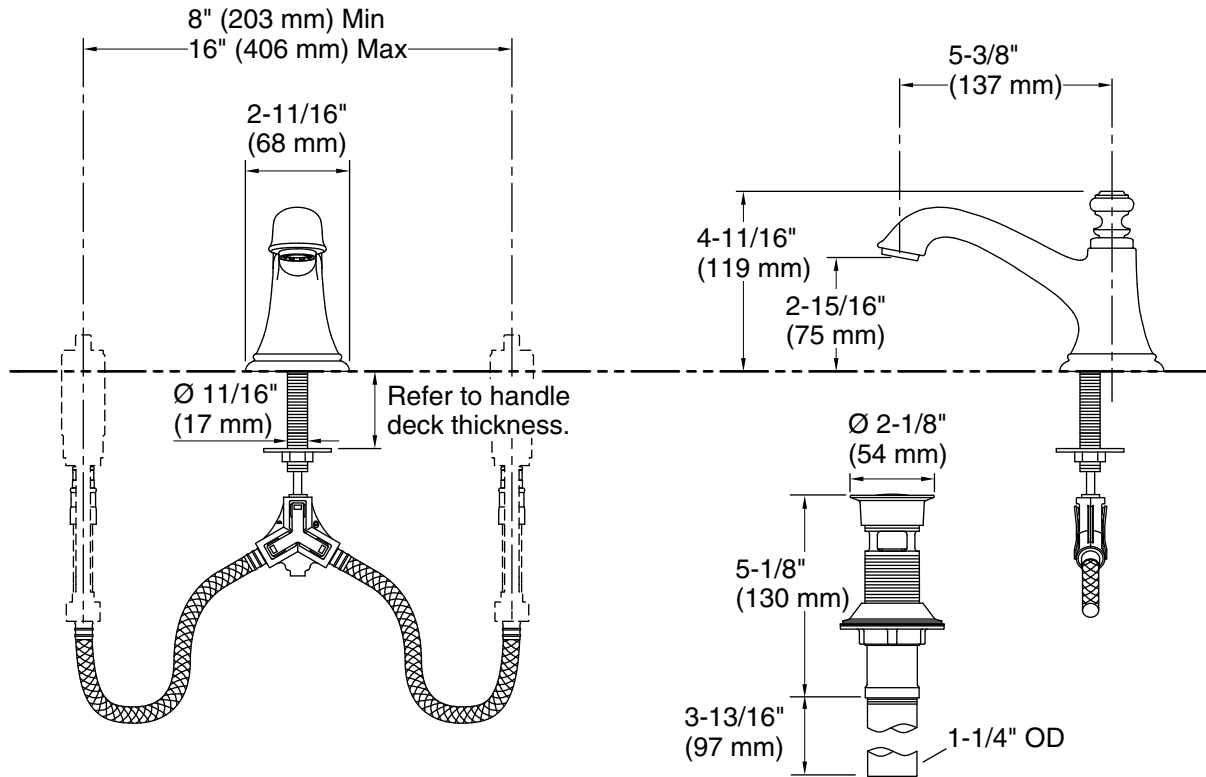

### Features

- Metal touch-activated drain with 1-1/4" tailpiece.
- 5-3/8" (137 mm) spout reach.
- Handles sold separately.
- Laminar flow controls deliver a graceful stream while conserving water.
- 1.2 gpm (4.5 lmin) maximum flow rate.
- Coordinate with your choice of Artifacts handles for a personalized design.

#### Technical Information

All product dimensions are nominal.

#### Spout:

Spout reach: 5-3/8" (137 mm)