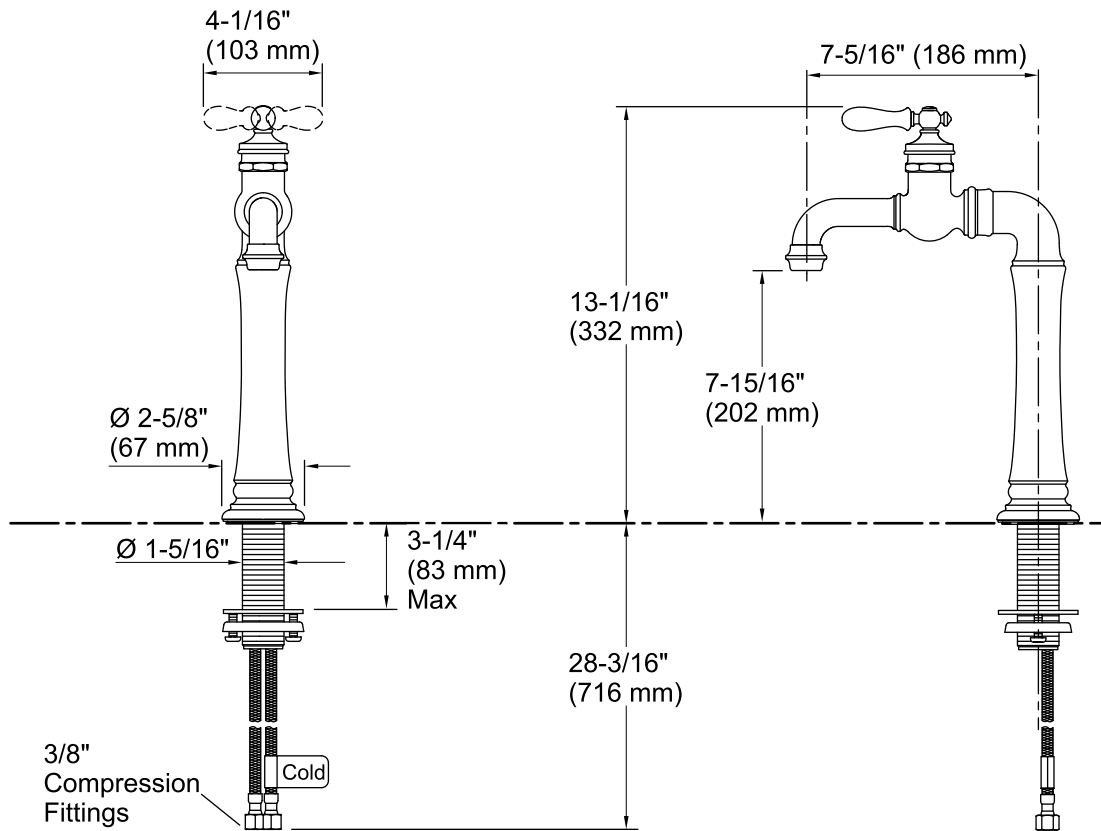

Technical Information

All product dimensions are nominal.

Faucet:

Flow rate: 1.2 gal/min (4.5 l/min)

Pressure: 60 psi (4.1 bar)

Valve body: Machined-brass

Drain with overflow: Yes

Drain tailpiece included: Yes

Spout:

Spout reach: 7-5/16" (186 mm)

Notes

Install this product according to the installation instructions.

For new installations, assemble the faucet to the sink before installing the sink.