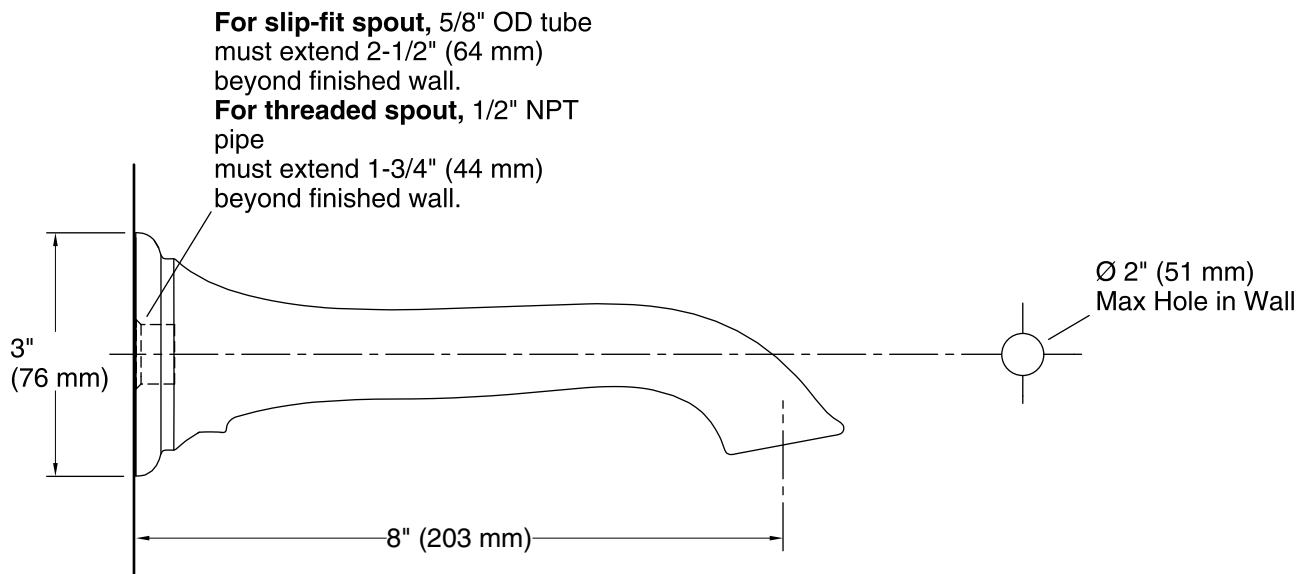

Material

- Metal construction.

Installation

- Wall-mount installation with slip-fit connection and NPT threads.

Codes/Standards

ASME A112.18.1/CSA B125.1

KOHLER® Faucet Lifetime Limited Warranty

See website for detailed warranty information.

Technical Information

All product dimensions are nominal.

Notes

Install this product according to the installation guide.