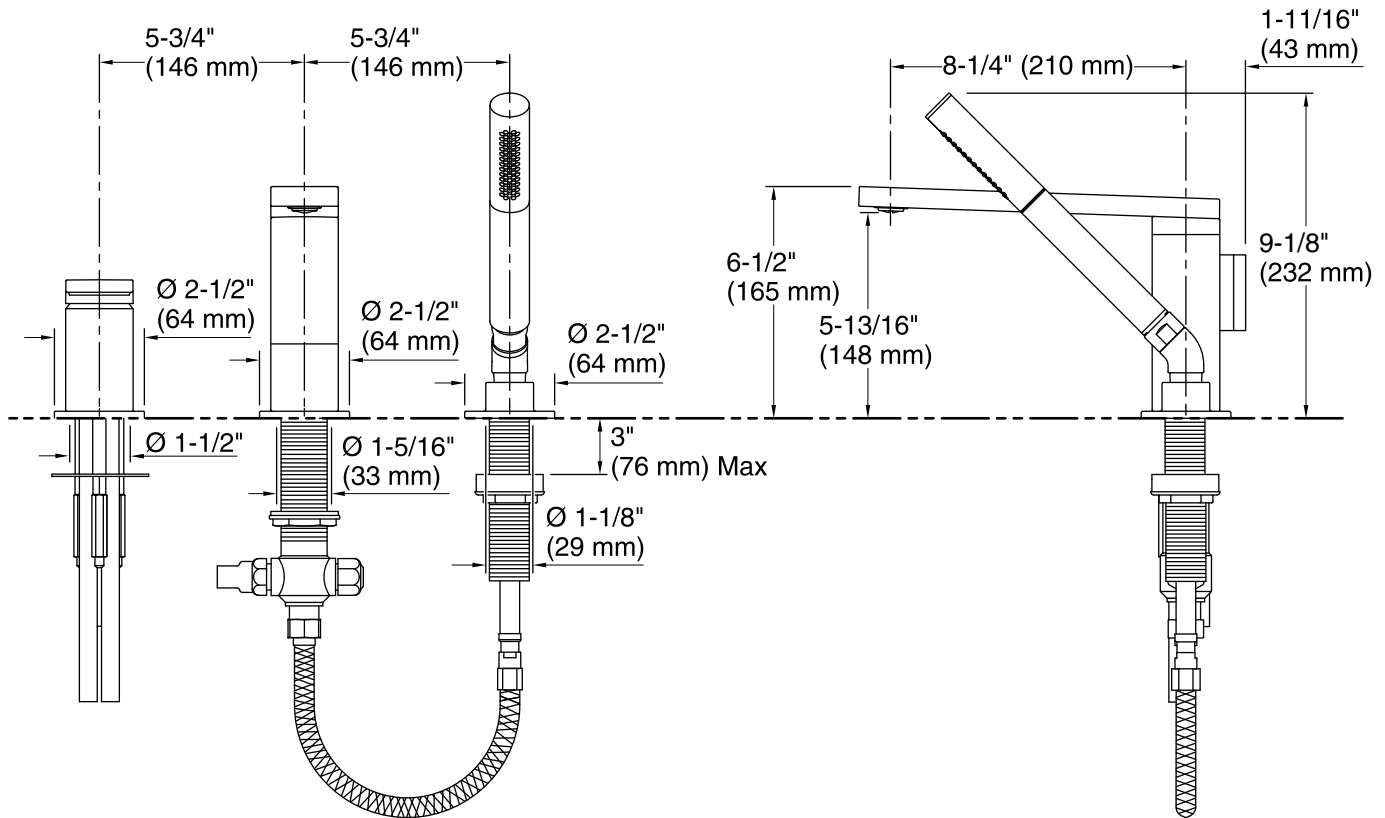

Features

- Metal construction.
- Single-function handshower with 60" (1524 mm) length hose.
- 8-1/4" spout reach
- Leak-free ceramic disc valves exceed industry standards by two times for a lifetime of use.
- Temperature memory allows faucet to be turned on and off at any temperature setting.
- High-temperature limit setting for added safety.
- 8 gal/min (30.3 l/min) maximum flow rate [max at 45 psi (3.1 bar)]
- Coordinates with Composed faucets, accessories, and showering components to complete your bathroom.

Material

- Premium Metal construction
- KOHLER finishes resist corrosion and tarnishing.

Installation

- Deck or bath-mount

Codes/Standards

ASME A112.18.1/CSA B125.1
DOE - Energy Policy Act 1992
EPA WaterSense®

Technical Information

All product dimensions are nominal.

Faucet:

Flow rate: 8 gal/min (30.3 l/min)
 Pressure: 45 psi (3.1 bar)
 Valve body: Machined-brass
 Drain included: No

Spout:

Spout reach: 8-1/4" (210 mm)

Handshower:

Rated maximum flow: 2 gal/min (7.6 l/min)
 Pressure: 45 psi (3.1 bar)

Notes

Install this product according to the installation guide.