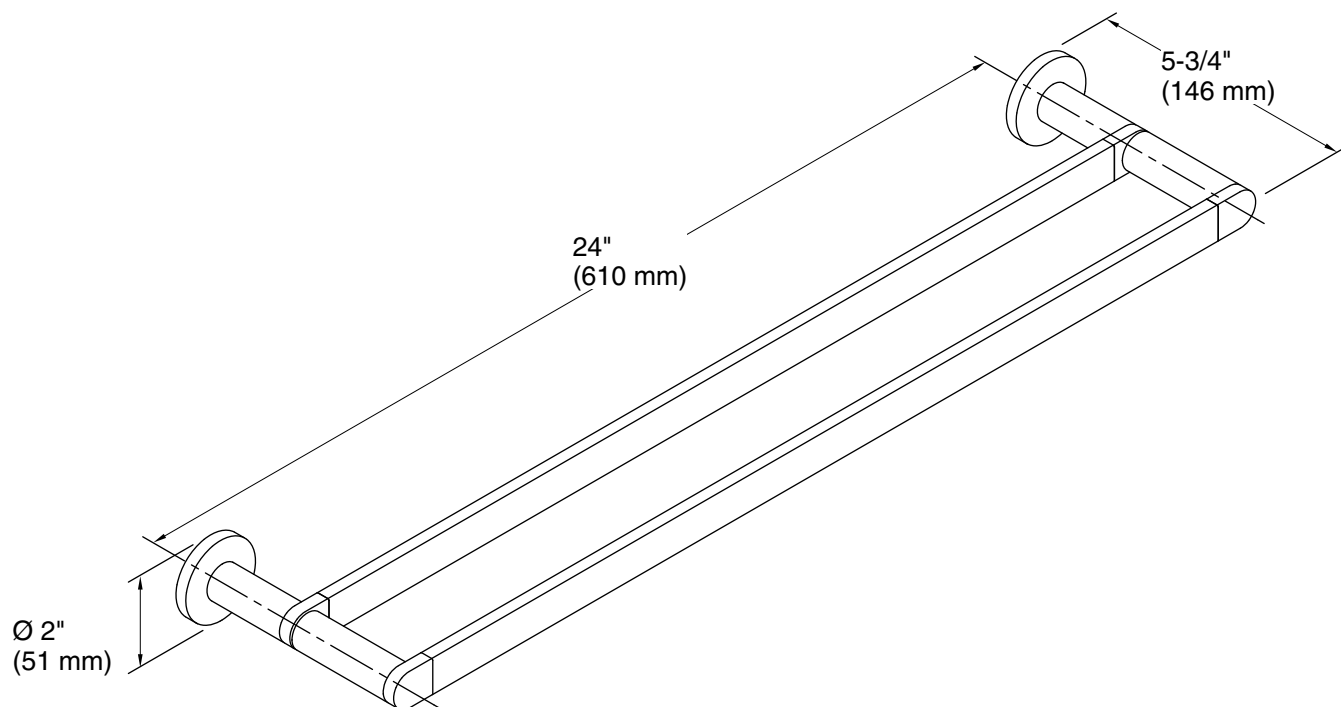

**Composed®**  
24" Double Towel Bar  
**K-73144**

**Features**

- Double bar provides additional storage in bathroom space.
- Coordinates with faucets and accessories in the Composed collection.

**Material**

### Technical Information

All product dimensions are nominal.

Material: Zinc, Brass