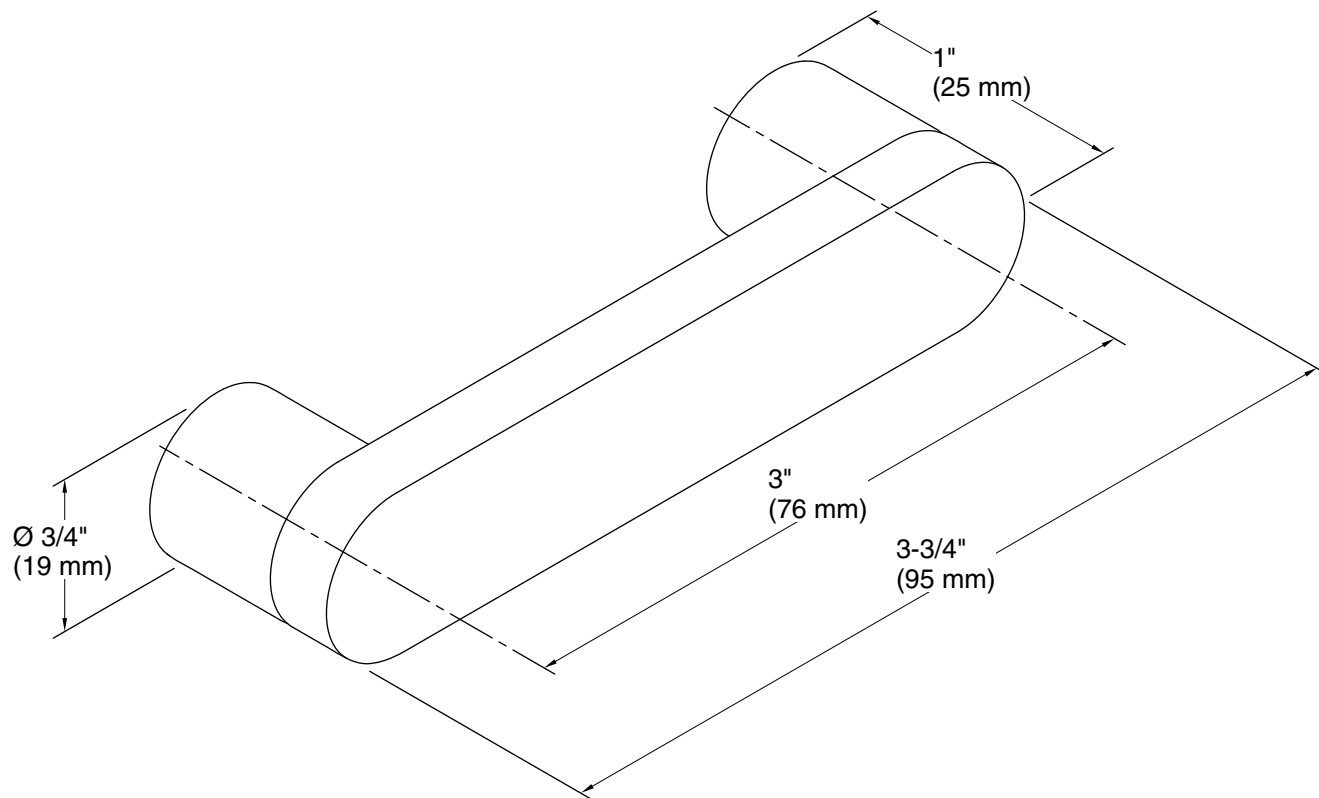

Technical Information

All product dimensions are nominal.

Material: Zinc