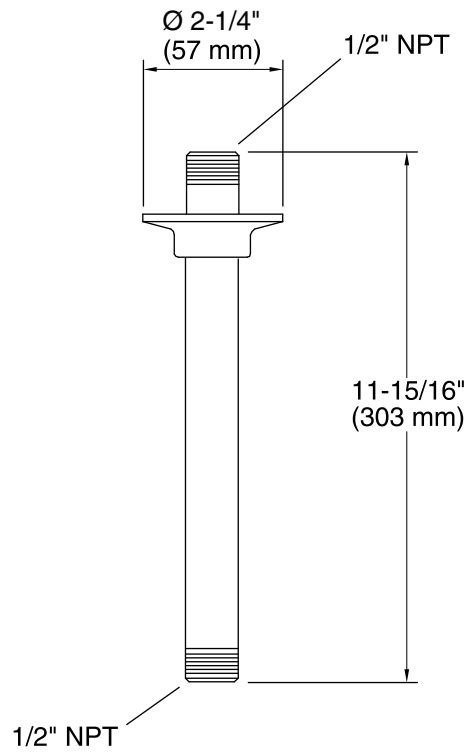

Features

- 1/2" NPT connections.
- Includes flange.
- 12" (305 mm) straight shower arm.

Material

- Brass construction.
- KOHLER finishes resist corrosion and tarnishing.

Installation

- Ceiling-mount

Codes/Standards

Technical Information

All product dimensions are nominal.

Notes

Install this product according to the installation instructions.