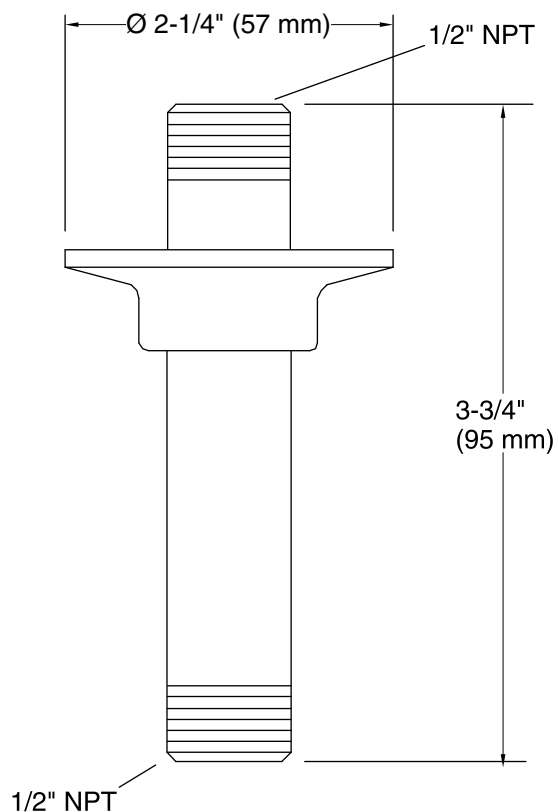

Features

- 1/2" NPT connections.
- Includes flange.
- 3" (76 mm) straight shower arm.

Material

- Brass construction.
- KOHLER finishes resist corrosion and tarnishing.

Installation

- Ceiling-mount

Codes/Standards

Technical Information

All product dimensions are nominal.

Notes

Install this product according to the installation instructions.