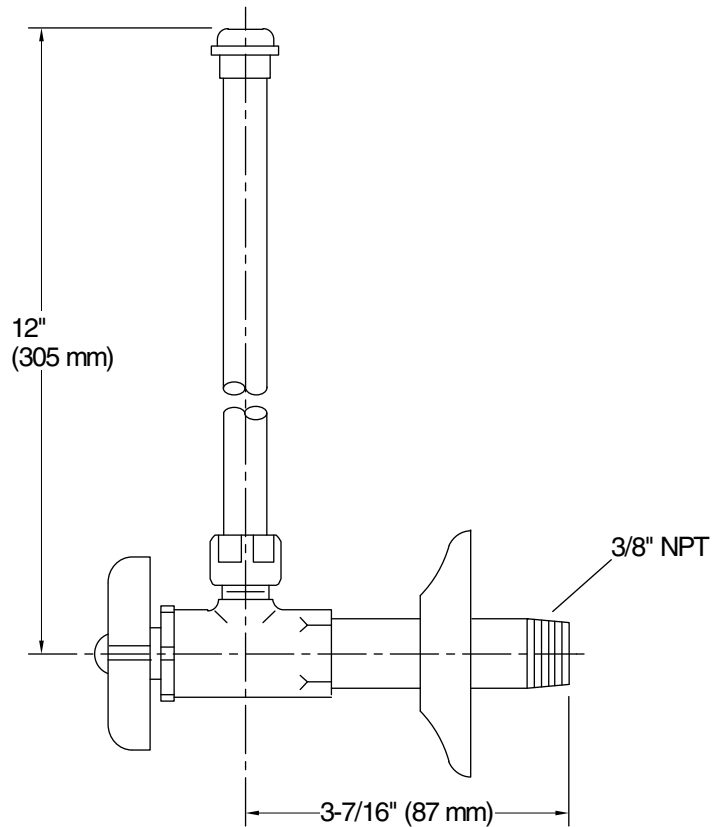

KOHLER® Faucets

Angle Supply with Stop (pair) K-7605-P

Features

- Compression valves.
- Pair of angle supplies with stop.
- Annealed vertical tube with union connection.
- 3/8 NPT connection with flange.
- Four-arm handle stop.

THE BOLD LOOK
OF **KOHLER**®

Technical Information

All product dimensions are nominal.

Notes

Install this product according to the installation guide.