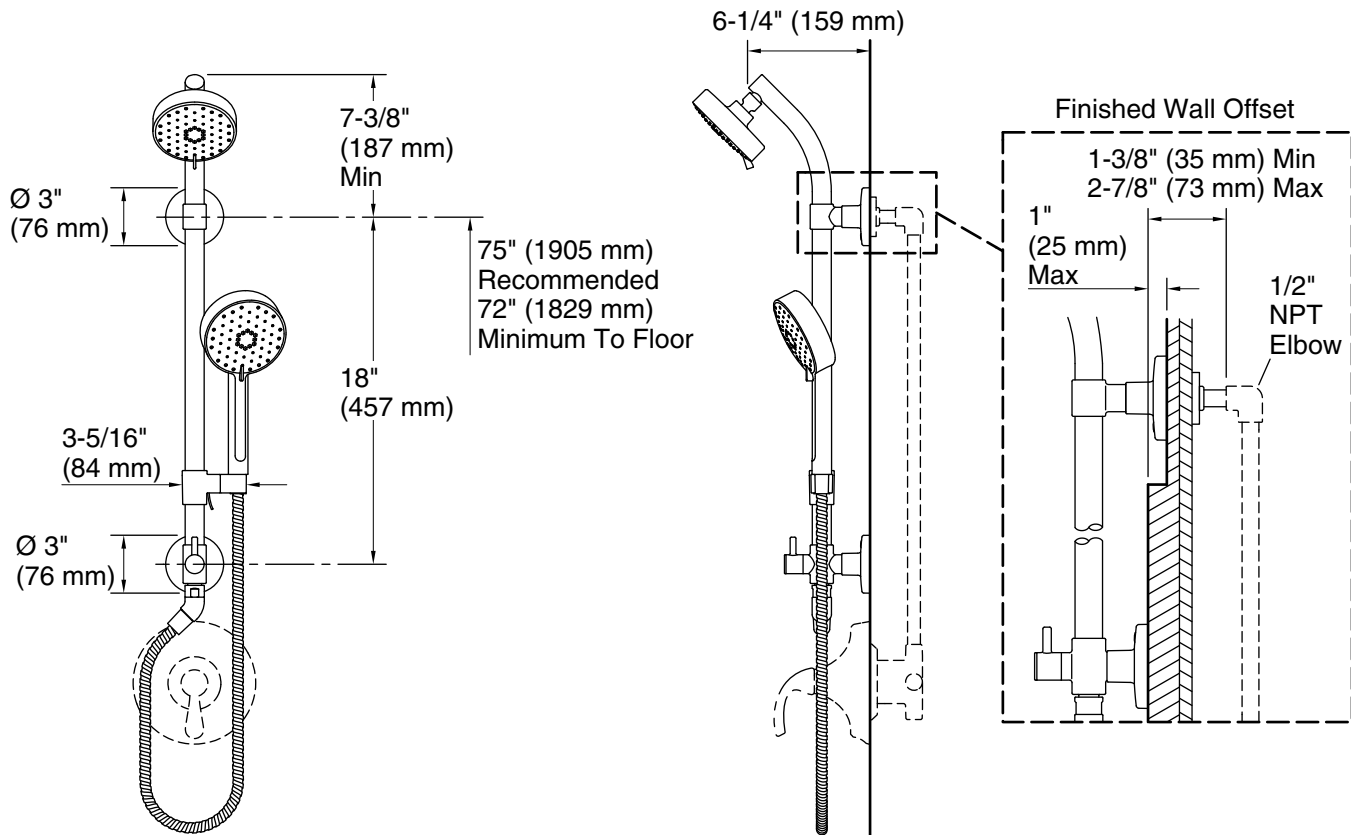

Features

- Includes K-72419-G Awaken® showerhead, K-72415-G Awaken® handshower, K-45906 HydroRail®-S shower column and K-45982 Awaken® 60" ribbon hose
- Advanced spray engine provides three alternate experiences: wide coverage, intense drenching, and targeted spray
- Wide coverage spray produces an encompassing spray for everyday use
- Intense drenching spray delivers a forceful spray ideal for rinsing shampoo from hair
- Targeted spray is a focused stream for targeting sore muscles or use as a utility spray
- Simple thumb tab smoothly transitions between sprays
- MasterClean™ sprayface features an easy-to-clean surface that withstands mineral buildup
- 1.75 gpm (6.6 lpm) maximum showerhead/handshower flow rate at 45 psi (3.1 bar)
- Slidebar bracket allows you to adjust height and angle of handshower
- Diverter at base of column makes for easy toggling between handshower and showerhead

Material

- Premium metal construction for durability and reliability
- KOHLER finishes resist corrosion and tarnishing

Installation

- Wall-mount
- For use in shower-only installations
- Installs in less than 60 minutes without changes to in-wall plumbing (subject to condition of existing installation)
- Includes an adapter that will fit with most installations but may require K-1194630, K-1187917 or K-1194302

Technical Information

All product dimensions are nominal.

Drain included: No

Showerhead/Body Spray:

Rated maximum flow: 1.75 gal/min (6.6 l/min)

Notes

Install this product according to the installation instructions.

IMPORTANT! The sidebar must be mounted to stud framing at both the top and bottom mounting locations. Do not use or depend on plastic wall anchors to attach the sidebar.

Plumbing codes may require that an atmospheric vacuum breaker be installed in-line to handshowers. Consult with local codes.