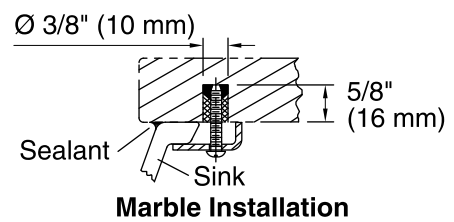

Technical Information

All product dimensions are nominal.

Installation:	Under-mount
Bowl area:	Length: 17" (432 mm) Width: 14" (356 mm) Water depth: 4" (102 mm)
Drain hole:	1-3/4" (44 mm)
Template:	1151011-7, required, not included