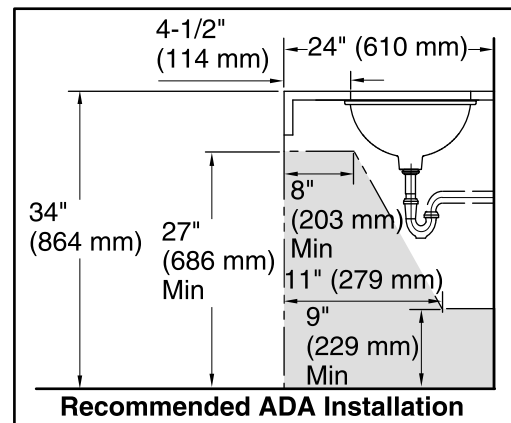

Technical Information

All product dimensions are nominal.

Installation:	Under-mount
Bowl area:	Length: 17" (432 mm) Width: 14" (356 mm) Water depth: 4" (102 mm)
Drain hole:	1-3/4" (44 mm)
Template:	1151011-7, required, not included