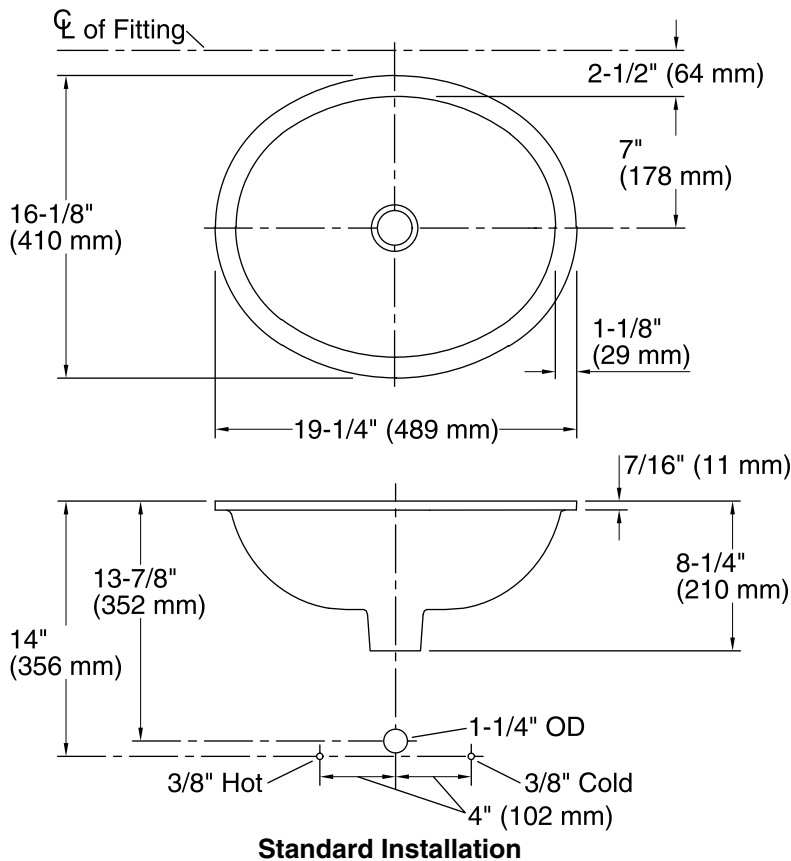

Technical Information

All product dimensions are nominal.

Installation:	Under-mount
Bowl area:	Length: 17" (432 mm) Width: 14" (356 mm) Water depth: 4" (102 mm)
Drain hole:	1-3/4" (44 mm)
Template:	1151011-7, required, not included