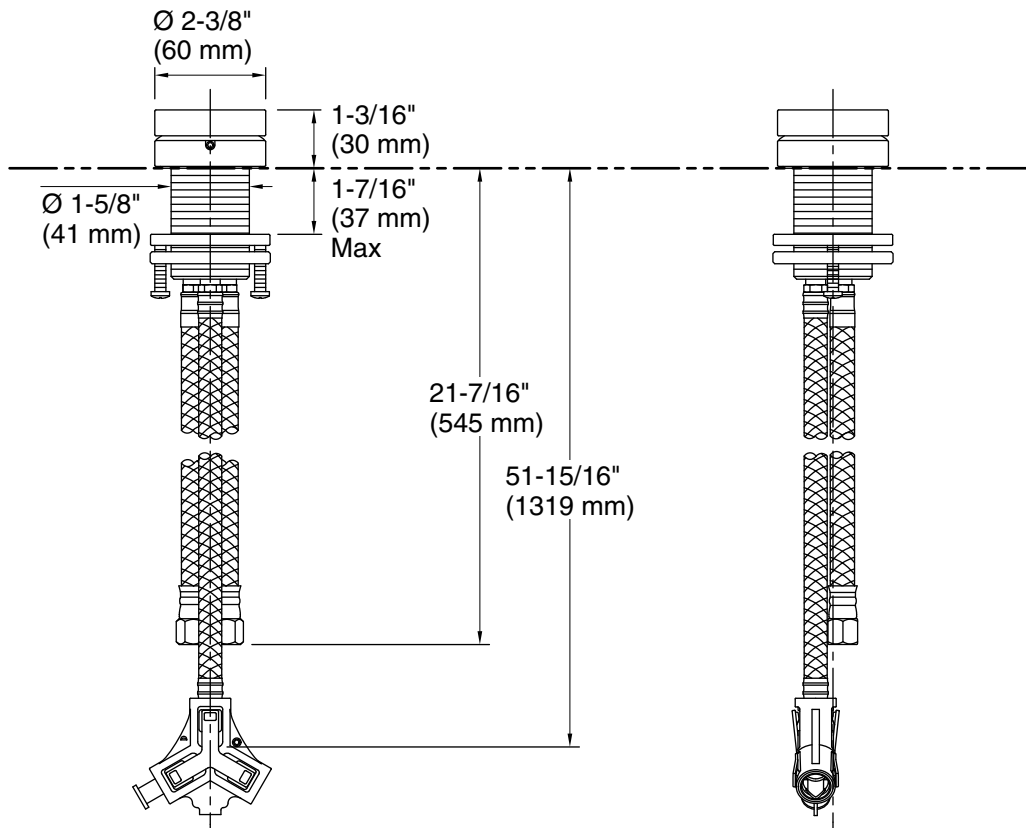

Technical Information

All product dimensions are nominal.

Drain included: No

Notes

Install this product according to the installation instructions.

ADA compliant for handles only.

ADA, OBC, CSA B651 compliant when installed to the specific requirements of these regulations.