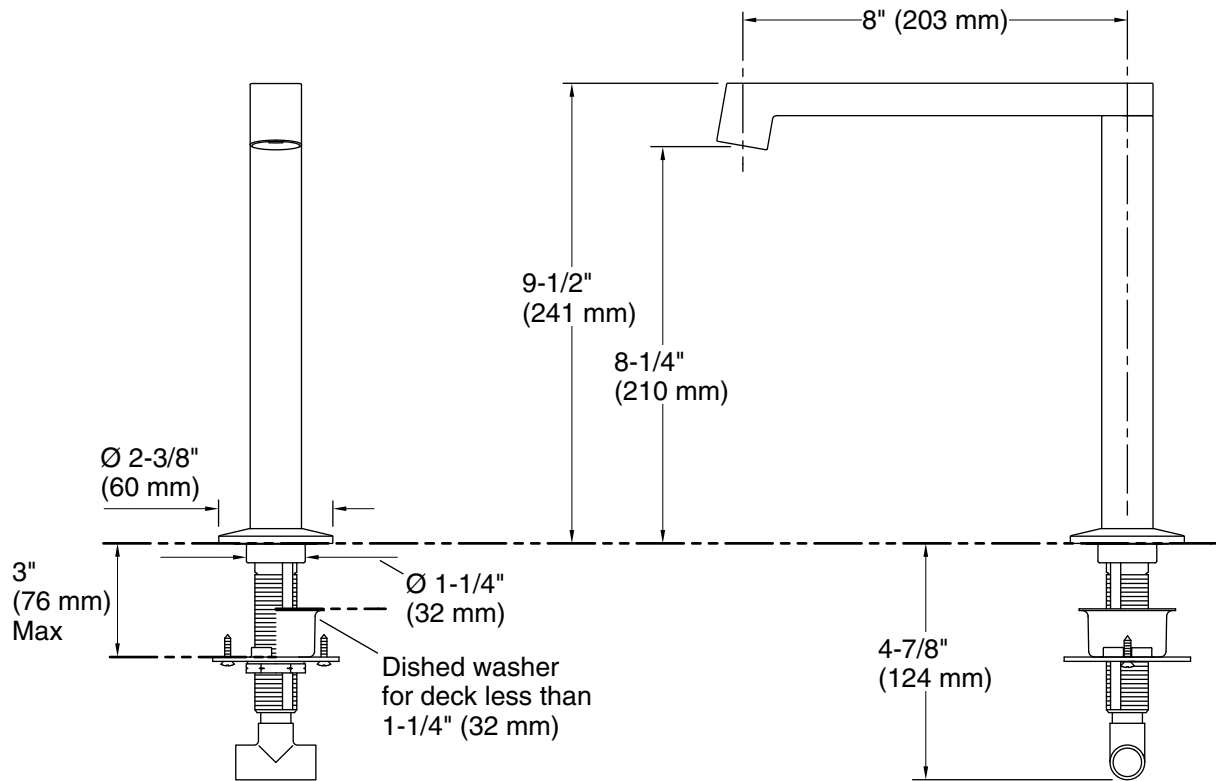

**Technical Information**

All product dimensions are nominal.

Drain included: No

**Spout:**

Spout reach: 8" (203 mm)

**Notes**

Install this product according to the installation instructions.

**WARNING:** Risk of personal injury. Do not install the bath faucet in an area where it may inadvertently be used for support by the bather.