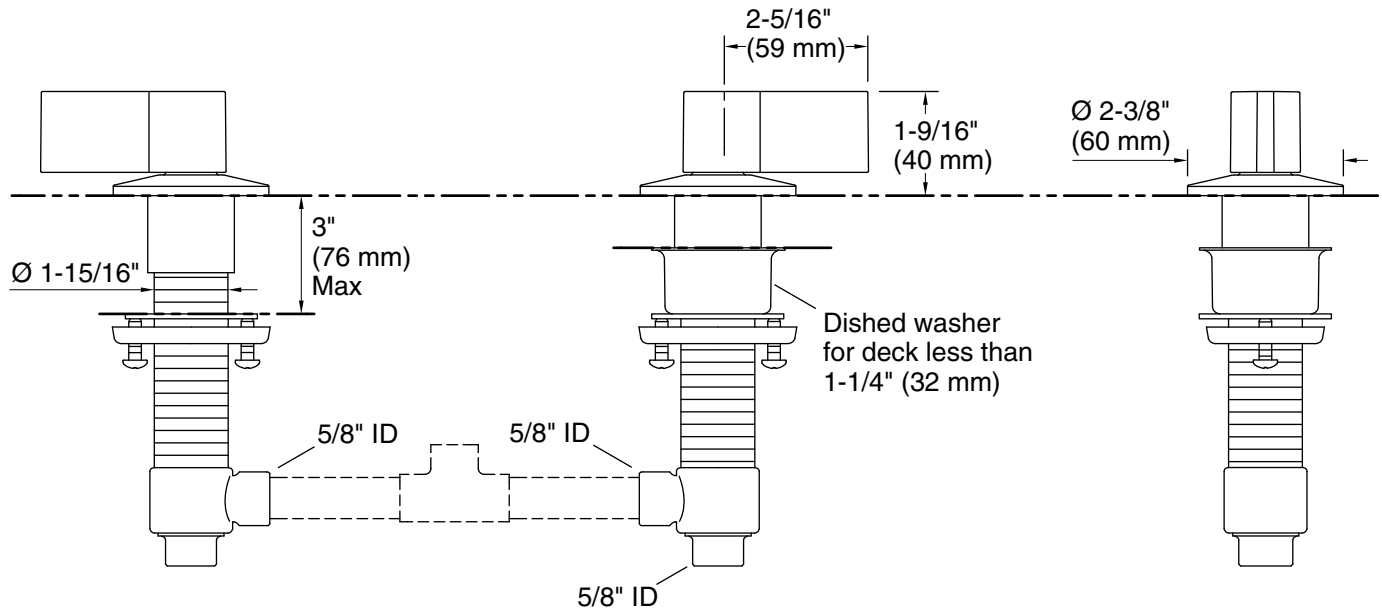

Technical Information

All product dimensions are nominal.

Drain included: No

Notes

Install this product according to the installation instructions.

ADA compliant for handles only.

ADA, OBC, CSA B651 compliant when installed to the specific requirements of these regulations.