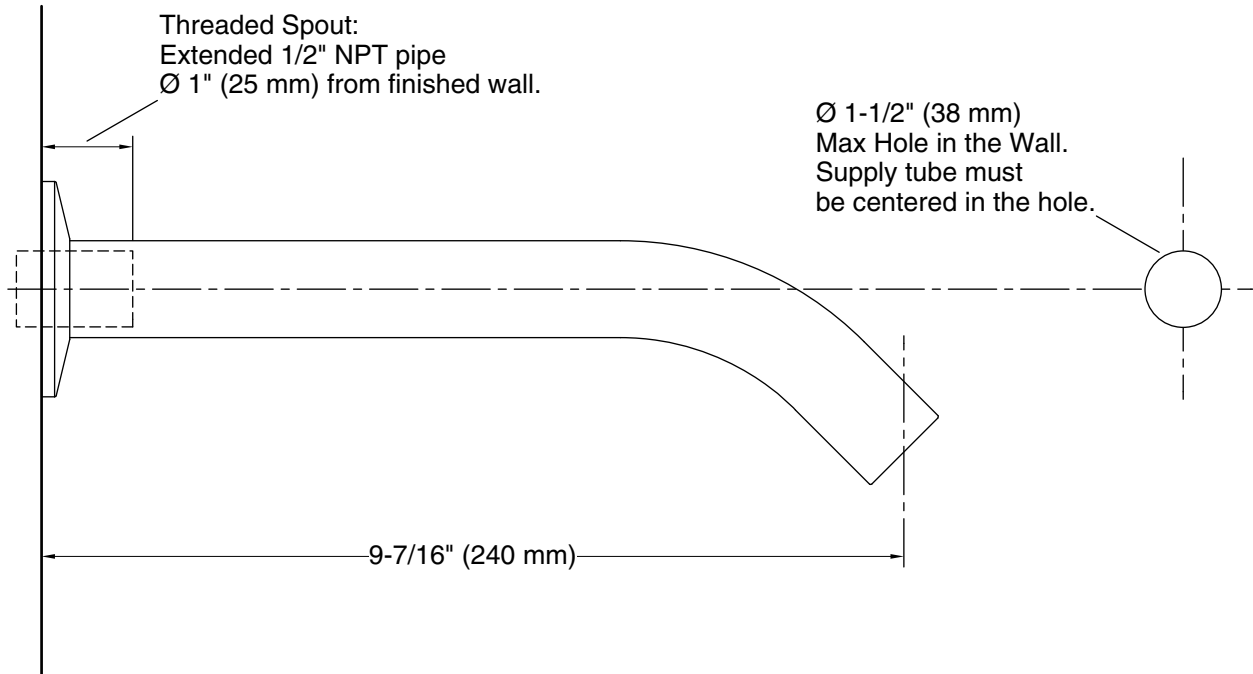

Technical Information

All product dimensions are nominal.

Drain included: No

Spout:

Spout reach: 9-7/16" (240 mm)

Notes

Install this product according to the installation instructions.