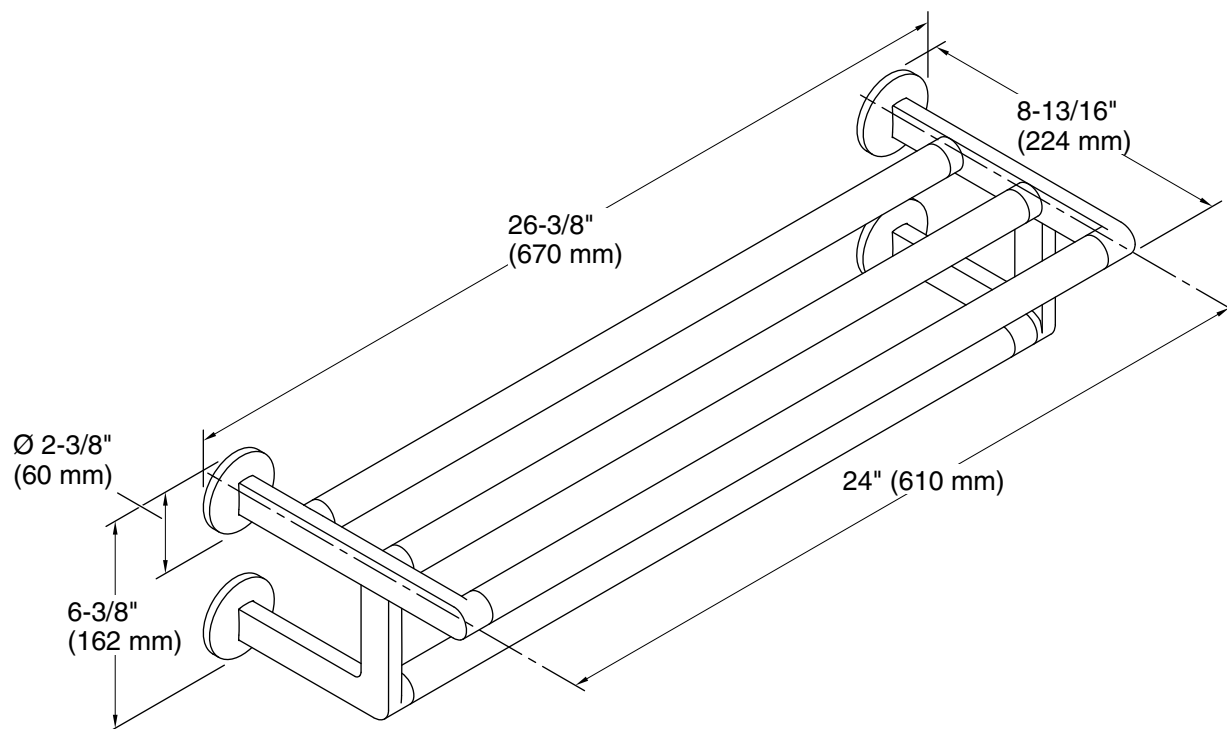

Technical Information

All product dimensions are nominal.

Material: Zinc, Brass

Notes

Install this product according to the installation instructions.

CAUTION: Risk of personal injury. Do not install these products in any area where they are likely to be used inadvertently as a grab bar or support bar. These products are not designed or intended for use as a grab bar or support bar.