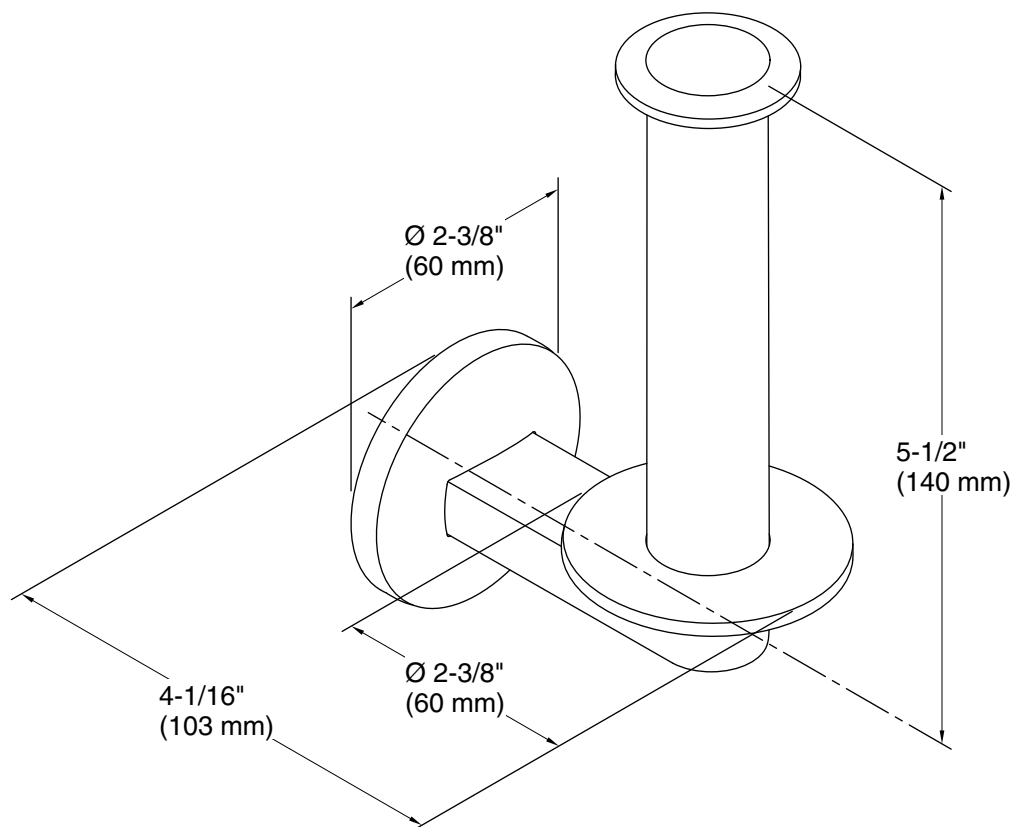

Technical Information

All product dimensions are nominal.

Material: Zinc, Brass

Notes

Install this product according to the installation instructions.

CAUTION: Risk of personal injury. Do not install these products in any area where they are likely to be used inadvertently as a grab bar or support bar. These products are not designed or intended for use as a grab bar or support bar.