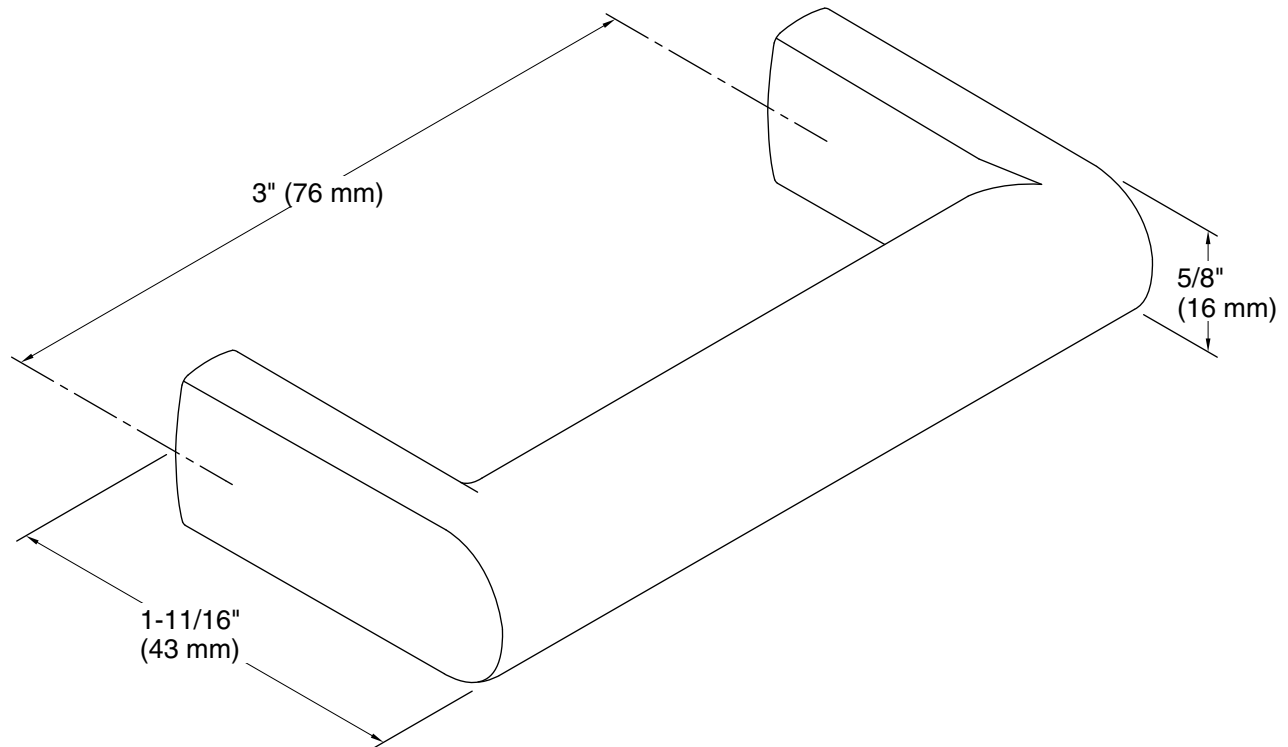

Technical Information

All product dimensions are nominal.

Material: Zinc

Notes

Install this product according to the installation instructions.

CAUTION: Risk of personal injury. Do not install these products in any area where they are likely to be used inadvertently as a grab bar or support bar. These products are not designed or intended for use as a grab bar or support bar.