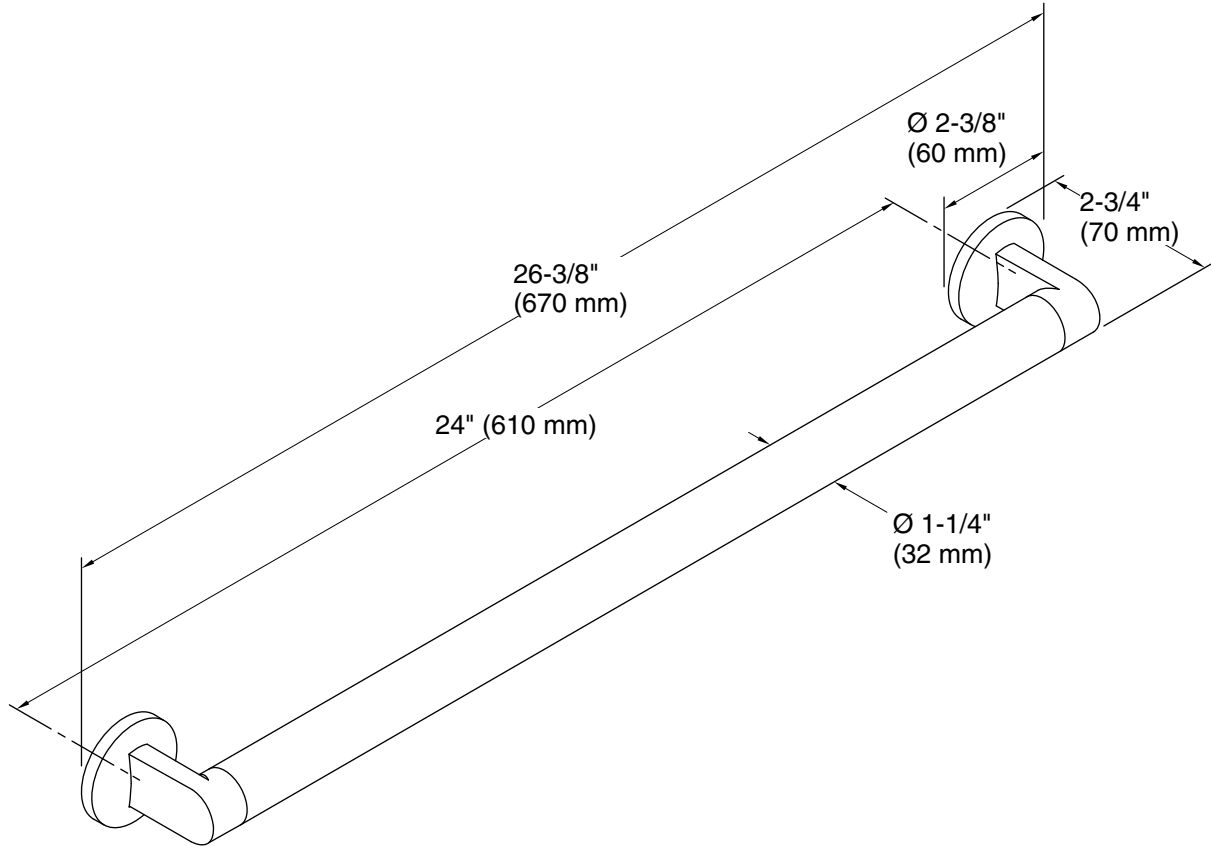

Features

- Grab bar provides support and safety in the bathroom.
- Coordinates with Components faucets and shower trim to complete your bathroom.

Material

- Premium metal construction for durability and reliability.
- KOHLER finishes resist corrosion and tarnishing.

Technical Information

All product dimensions are nominal.

Material: Zinc, Brass

Notes

Install this product according to the installation instructions.

WARNING: Risk of personal injury. The wall plates on the grab bar must be mounted to a brace between the wall studs. This will ensure that the weight of the user is adequately supported.