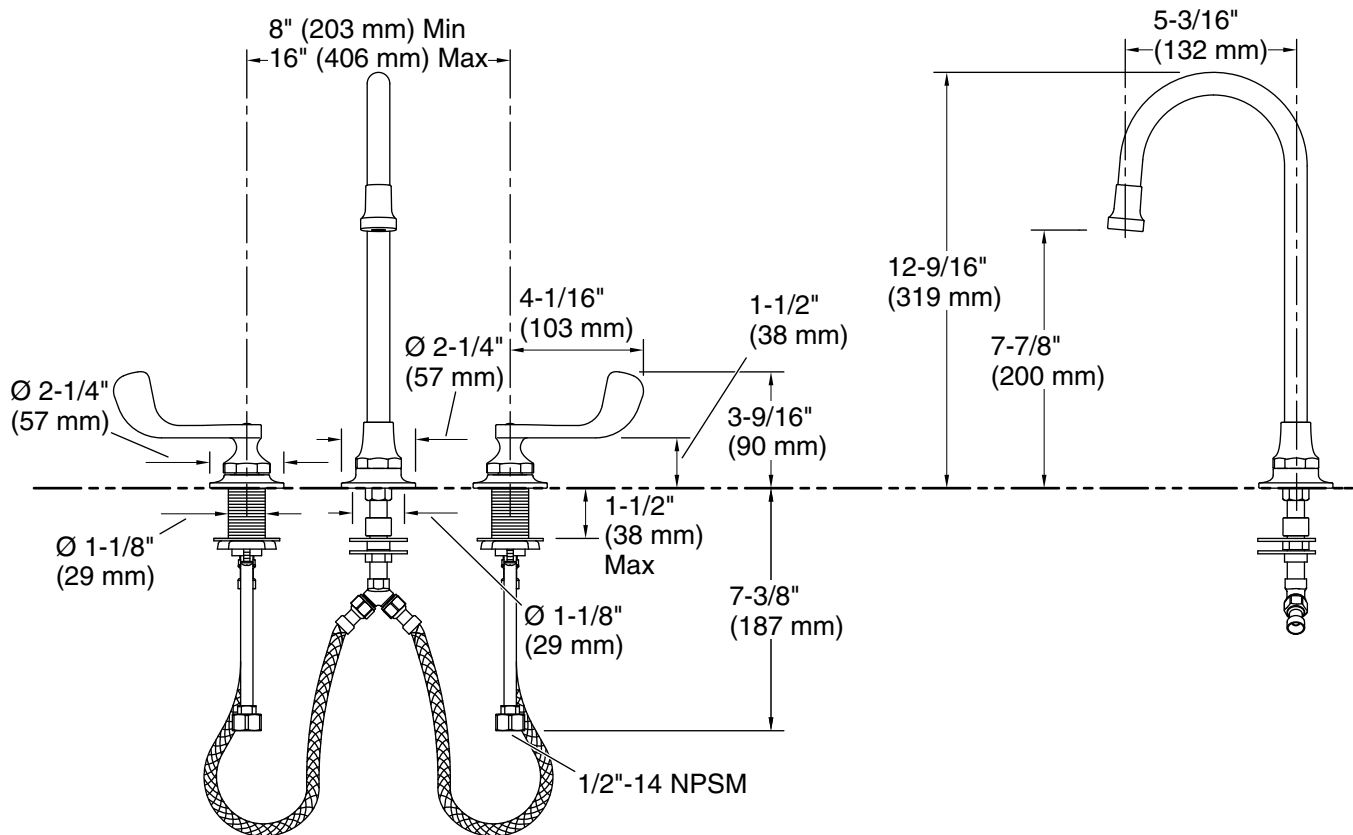

Features

- Two-handle widespread faucet for 8" - 16" (203 - 406 mm) centers
- 5-3/16" (132 mm) swing/rigid spout
- Quarter-turn washerless ceramic disc valves ensure for a lifetime of durable performance
- 1.0 gpm (3.8 lpm) maximum flow rate at 60 psi (4.14 bar)
- Free flow outlet with water flow regulator at bottom of spout
- Vandalproof ADA-compliant wristblade handles with red and blue indexing
- Less drain
- Brass construction and valve bodies

Technical Information

All product dimensions are nominal.

Faucet:

Flow rate: 1 gal/min (3.8 l/min)

Pressure: 60 psi (4.1 bar)

Drain included: No

Drain with overflow: No

Spout:

Spout reach: 5-3/16" (132 mm)

Notes

Install this product according to the installation instructions.

ADA, OBC, CSA B651 compliant when installed to the specific requirements of these regulations.