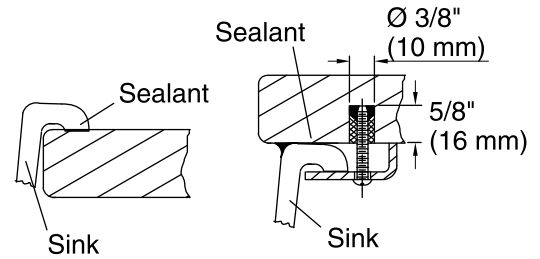

Top-Mount Installation

Under-Mount Installation

Technical Information

All product dimensions are nominal.

Installation:	Under-mount
Bowl area:	Length: 13-9/16" (344 mm) Width: 13-9/16" (344 mm) Bowl depth: 9-1/2" (241 mm) Water depth: 9-1/2" (241 mm)
Template:	1257826-7, required, included

Notes

Install this product according to the installation instructions.

ADA compliant when installed to the specific requirements of these regulations.

ADA permits a parallel approach to wet bars.