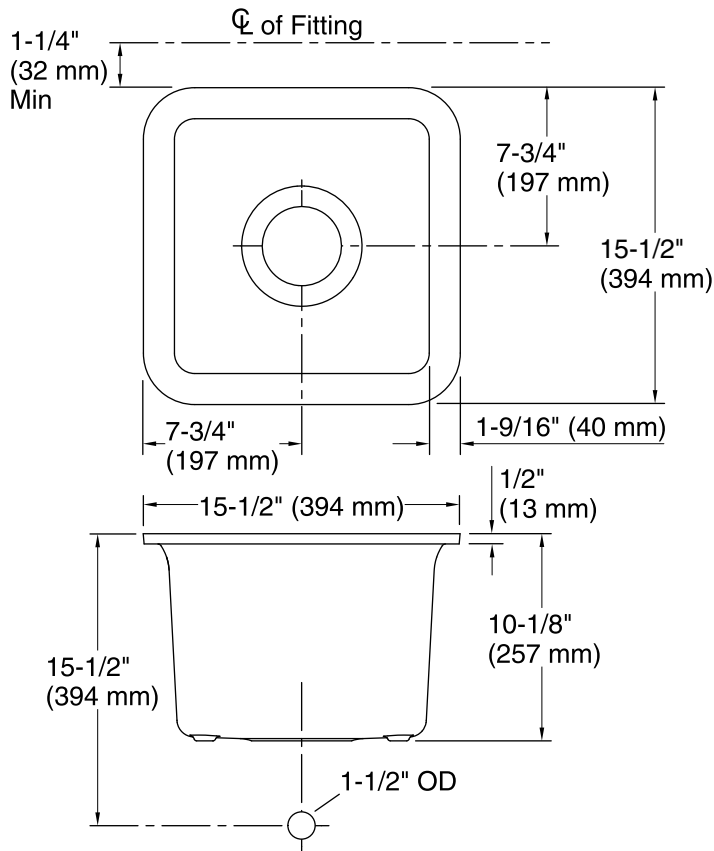

Top-Mount Installation

Under-Mount Installation

Technical Information

All product dimensions are nominal.

Installation:	Under-mount
Bowl area:	Length: 13-9/16" (344 mm) Width: 13-9/16" (344 mm) Bowl depth: 9-1/2" (241 mm) Water depth: 9-1/2" (241 mm)
Template:	1257826-7, required, included

Notes

Install this product according to the installation instructions.

ADA compliant when installed to the specific requirements of these regulations.

ADA permits a parallel approach to wet bars.