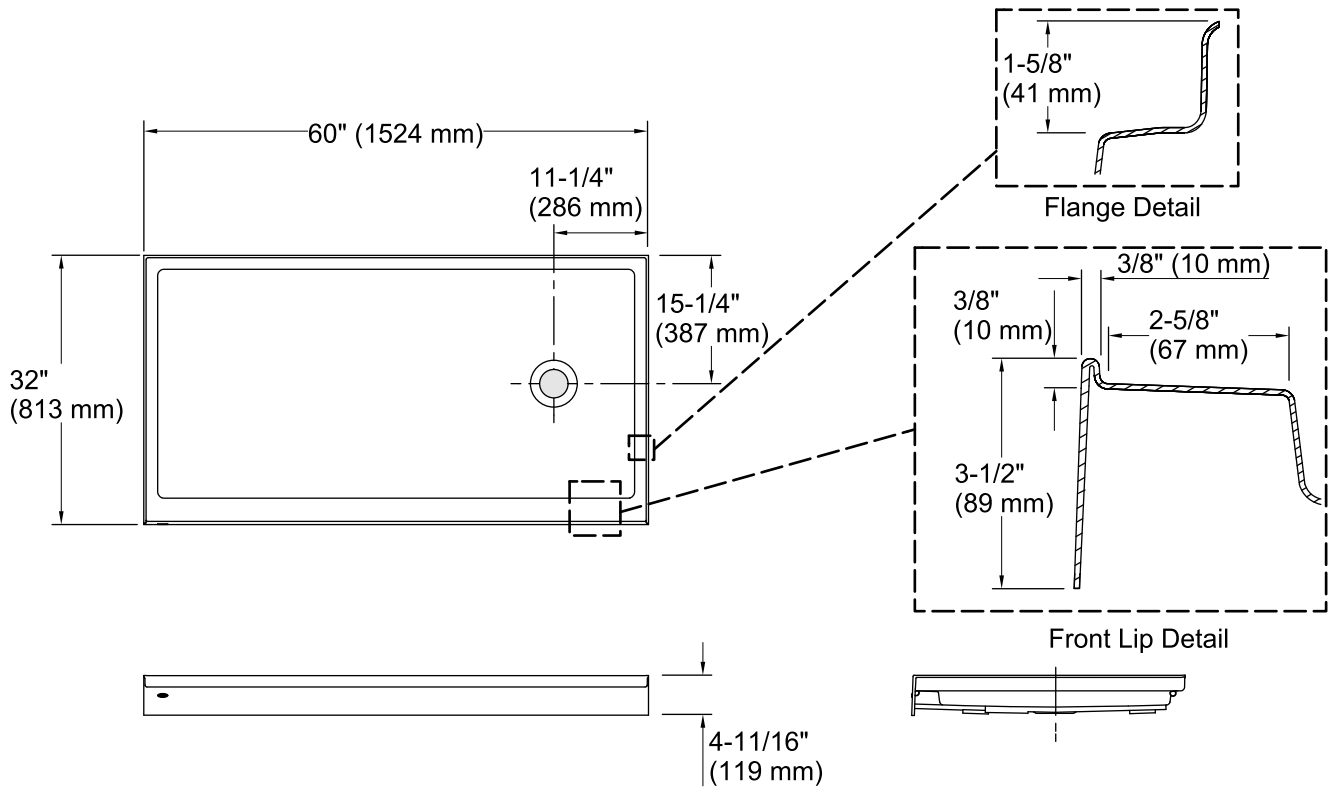

#### Features

- Low-threshold design for easy entry and exit.
- Molded-in textured floor.
- Water containment bead incorporated into the threshold design provides an optimum barrier, eliminating water escaping from the shower space.
- Single threshold for alcove installation.
- Durable acrylic construction.
- Right-hand drain.
- Coordinates with Choreograph shower walls and other Kohler collections.

### Technical Information

All product dimensions are nominal.

Installation: Three-wall alcove  
 Drain location: Right  
 Weight: 62 lbs (28.1 kg)

### Notes

Measure your actual product for rough-in details. Install this product according to the installation instructions. Subfloor must be within 1/2" (13 mm) of level. This receptor has a front lip. This should be taken into account when installing a shower door.