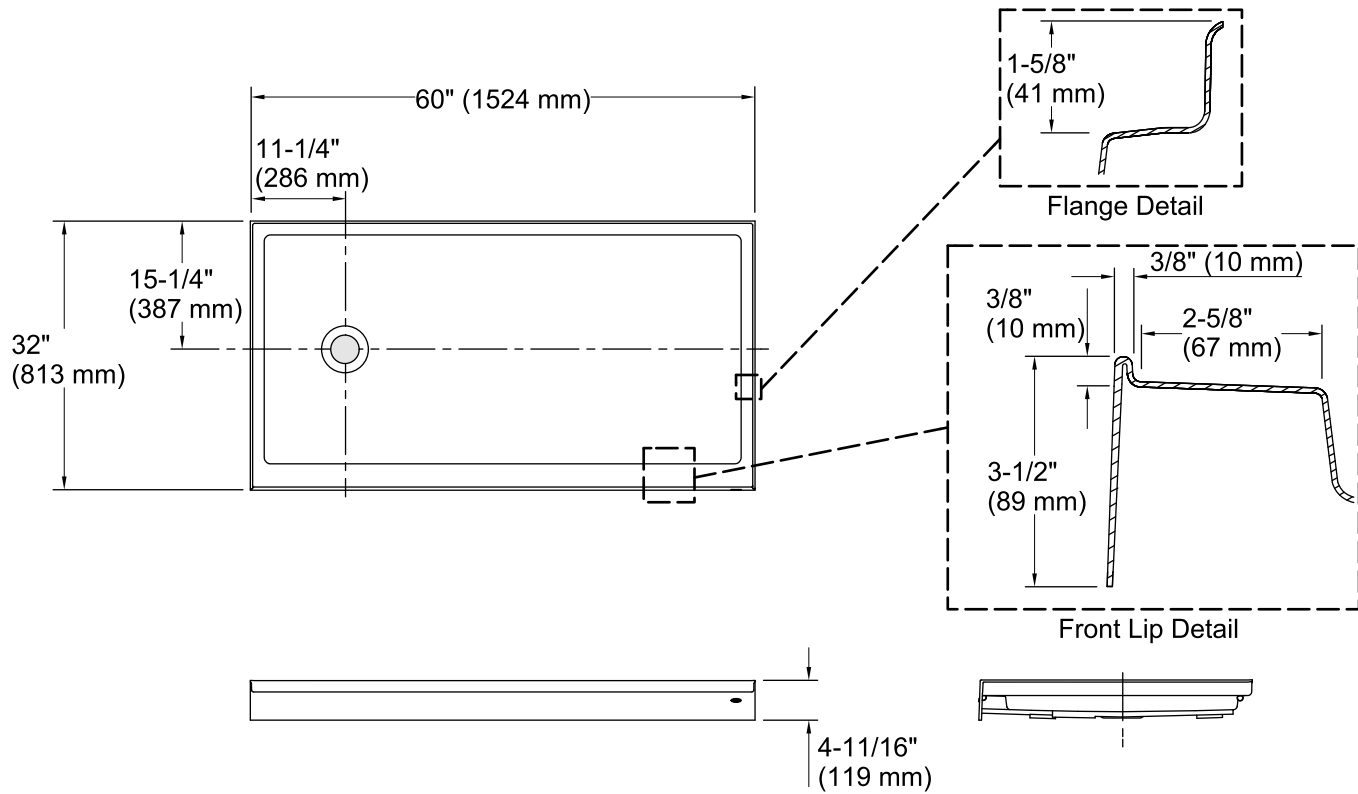

Features

- Low-threshold design for easy entry and exit.
- Molded-in textured floor.
- Water containment bead incorporated into the threshold design provides an optimum barrier, eliminating water escaping from the shower space.
- Single threshold for alcove installation.
- Durable acrylic construction.
- Left-hand drain.
- Coordinates with Choreograph shower walls and other Kohler collections.

Technical Information

All product dimensions are nominal.

Installation: Three-wall alcove

Drain location: Left

Weight: 62 lbs (28.1 kg)

Notes

Measure your actual product for rough-in details.

Install this product according to the installation instructions.

Subfloor must be within 1/2" (13 mm) of level.

This receptor has a front lip. This should be taken into account when installing a shower door.