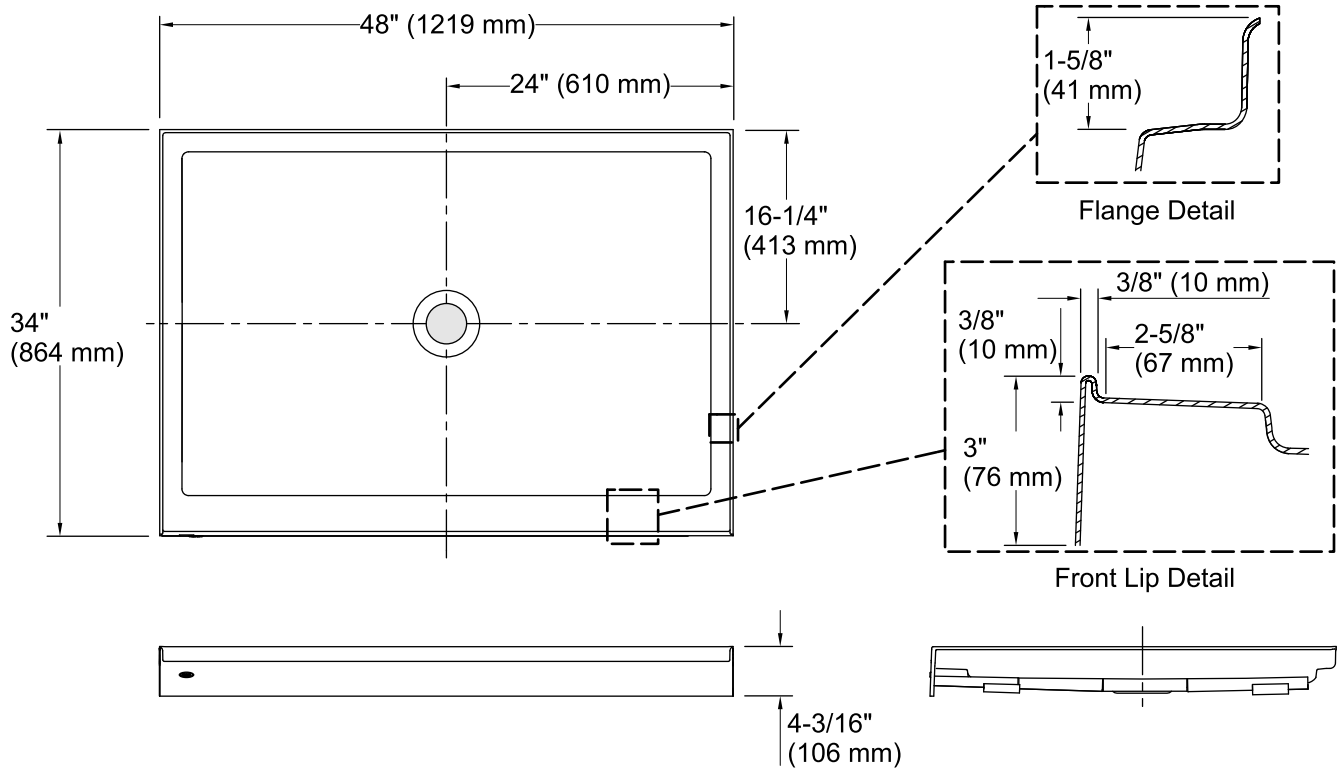

Features

- Low-threshold design for easy entry and exit.
- Molded-in textured floor.
- Water containment bead incorporated into the threshold design provides an optimum barrier, eliminating water escaping from the shower space.
- Single threshold for alcove installation.
- Durable acrylic construction.
- Center drain.
- Coordinates with Choreograph shower walls and other Kohler collections.

Available Colors/Finishes

Color tiles intended for reference only.

Color	Code	Description
	0	White
	96	Biscuit
	47	Almond
	NY	Dune
	95	Ice™ Grey
	G9	Sandbar

Technical Information

All product dimensions are nominal.

Installation: Three-wall alcove

Drain location: Center

Weight: 53 lbs (24 kg)

Notes

Measure your actual product for rough-in details.

Install this product according to the installation instructions.

Subfloor must be within 1/2" (13 mm) of level.

This receptor has a front lip. This should be taken into account when installing a shower door.