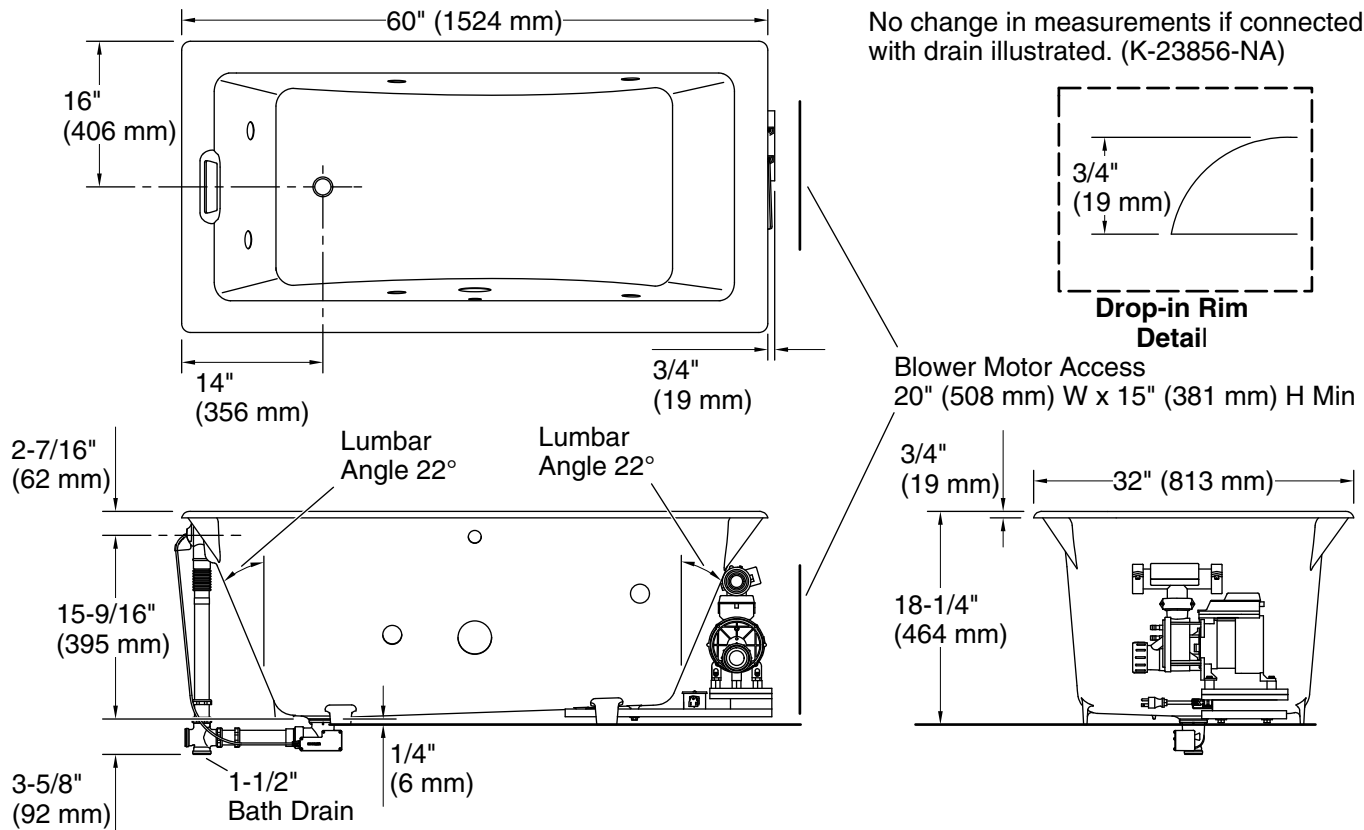

Required Electrical Service

Two dedicated circuits required, protected with Class A Ground-Fault Circuit-Interrupter (GFCI). Outside North America, this device may be known as a Residual Current Device (RCD).

Pump: 120 V, 15 A, 60 Hz
Heater: 120 V, 15 A, 60 Hz

Technical Information

All product dimensions are nominal.

Installation: Drop-in, Undermount
Drain location: Reversible
Basin area, bottom: 40-1/2" x 20" (1029 mm x 508 mm)
Basin area, top: 52-3/4" x 24" (1340 mm x 610 mm)
Weight: 290 lbs (131.5 kg)
Minimum floor load: 60 lbs/ft² (292.9 kg/m²)
Water depth: 13-5/8" (346 mm)
Water capacity: 60 gal (227.1 L)
Cutout: Drop-in, 58-1/2" x 30-1/2" (1486 mm x 775 mm)
Electrical component rating: Pump: 120 V, 7 A, 60 Hz
Heater: 120 V, 12 A, 60 Hz
Pump speed: Single

Notes

Measure your actual product for rough-in details.

Install this product according to the installation instructions.

The hot water supply should be 70% of the capacity of the bath or greater. Installations will vary.

ADA compliant when installed to the specific requirements of these regulations.