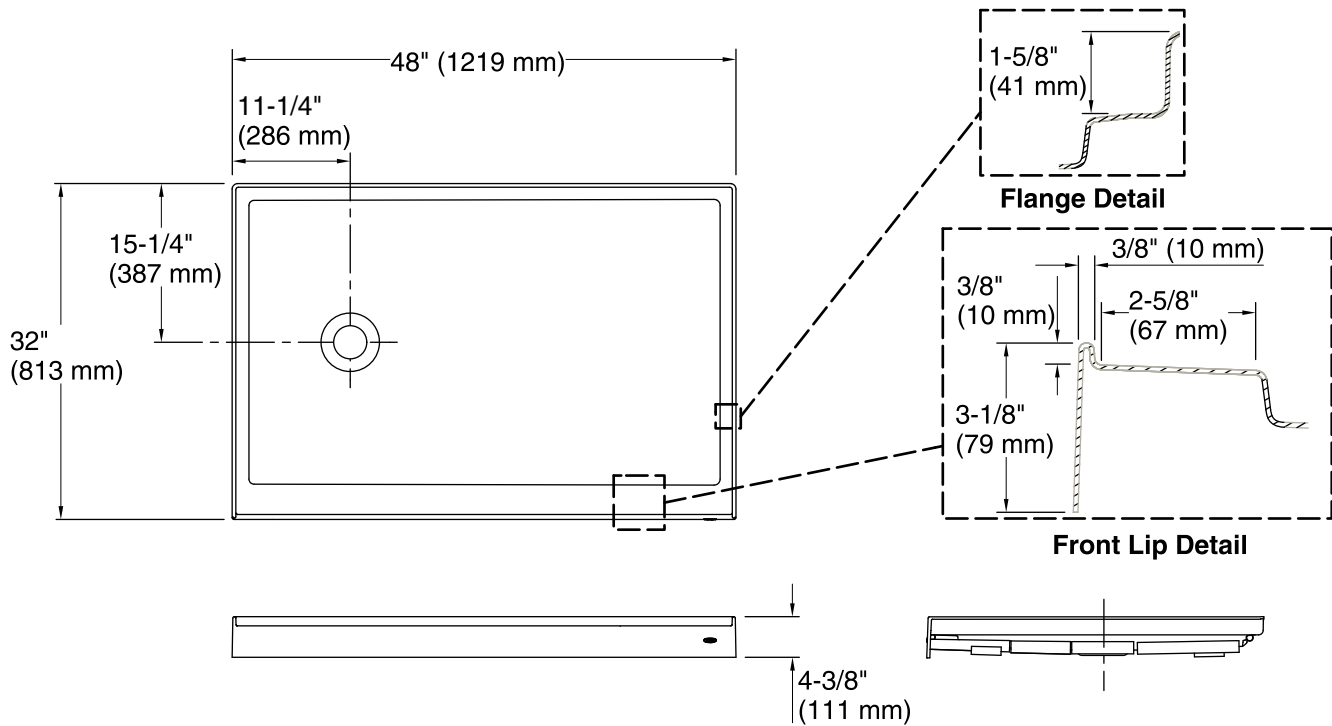

Features

- Low-threshold design for easy entry and exit.
- Molded-in textured floor.
- Water containment bead incorporated into the threshold design provides an optimum barrier, eliminating water escaping from the shower space.
- Single threshold for alcove installation.
- Durable acrylic construction.
- Left-hand drain.
- Coordinates with Choreograph® shower walls and other KOHLER collections.

Technical Information

All product dimensions are nominal.

Installation: Three-wall alcove

Drain location: Left

Weight: 51 lbs (23.1 kg)

Notes

Measure your actual product for rough-in details.

Install this product according to the installation instructions.

Subfloor must be within 1/2" (13 mm) of level.