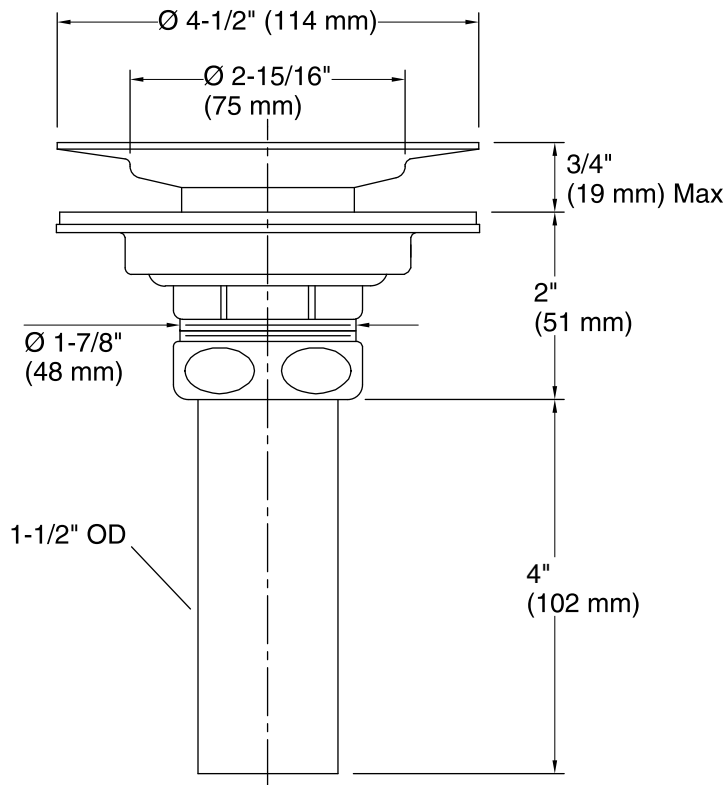

### Features

- Fits sinks with standard 3-1/2- or 4-inch outlet.
- Durable solid-brass construction.
- Duostrainer body with 1-1/2-inch connection and 4-inch tailpiece.
- Strainer plate for easy cleaning.

### Technical Information

All product dimensions are nominal.

Material: Brass, Brass