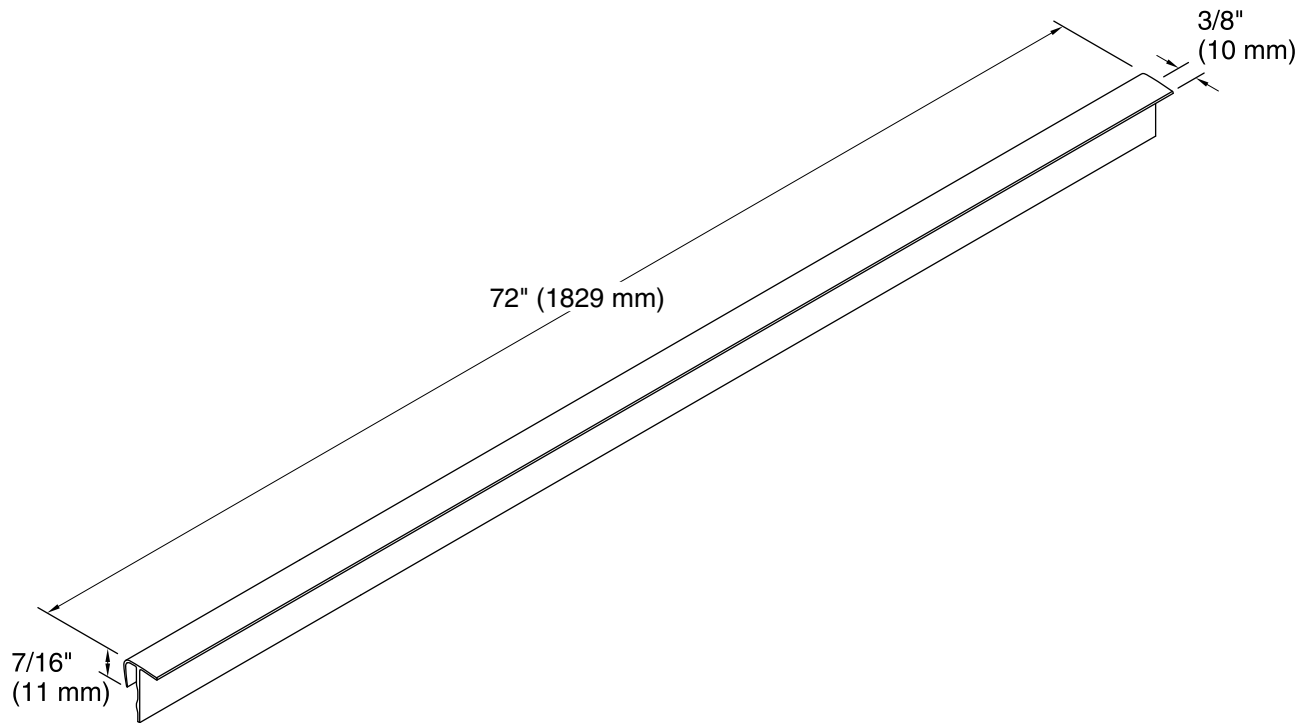

Technical Information

All product dimensions are nominal.

Material: Anodized Aluminum, Powder-coated
Aluminum

Notes

Install this product according to the installation guide.