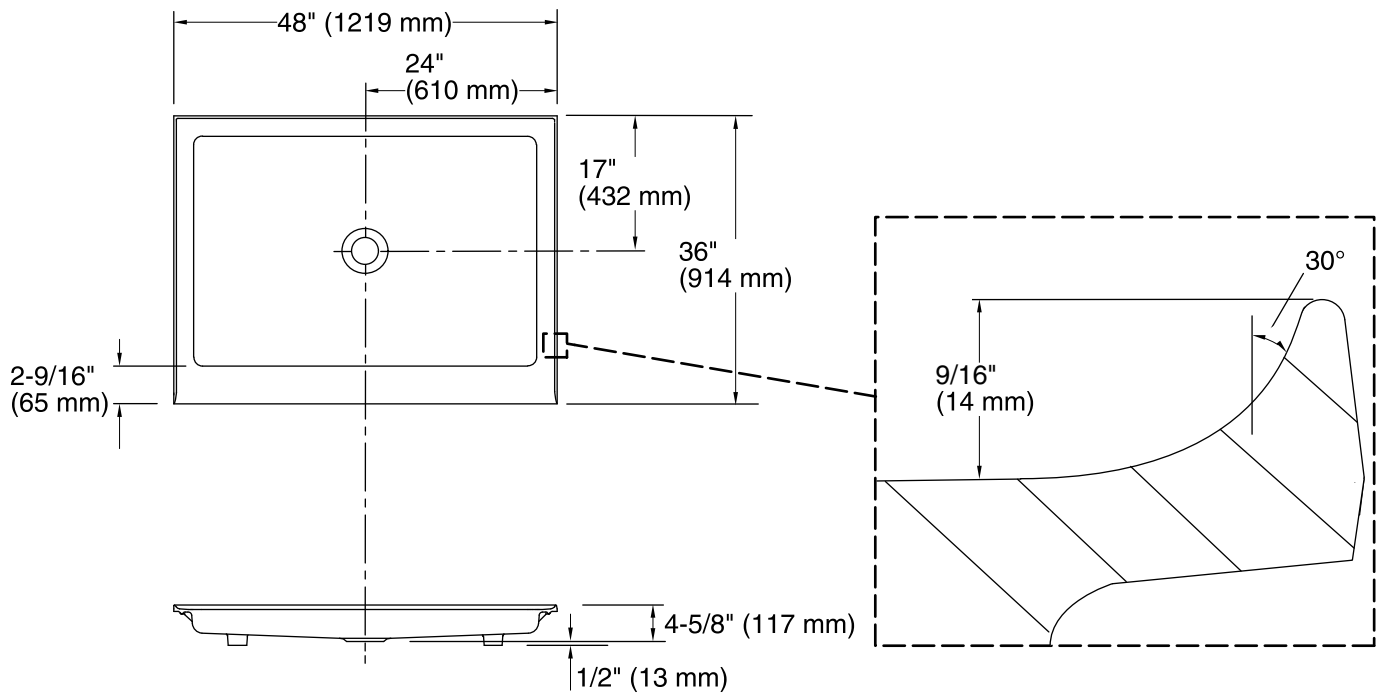

Technical Information

All product dimensions are nominal.

Installation:	Drop-in
Drain location:	Center
Weight:	175 lbs (79.4 kg)
Minimum floor load:	20 lbs/ft ² (97.6 kg/m ²)

Notes

Measure your actual product for rough-in details. Install this product according to the installation instructions.