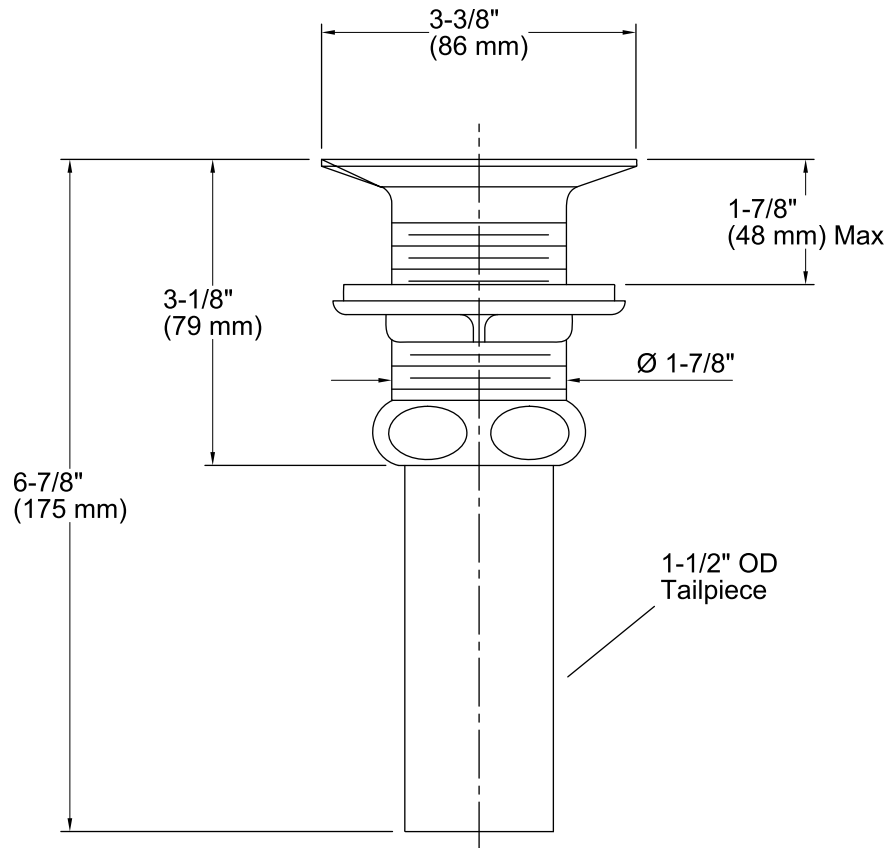

Features

- Brass construction.
- 1-1/2" OD (38 mm) brass tailpiece.
- Removable perforated strainer.

Codes/Standards

ASME A112.18.2/CSA B125.2

KOHLER[®] One-Year Limited Warranty

See website for detailed warranty information.

Available Colors/Finishes

Color tiles intended for reference only.

Color	Code	Description
-------	------	-------------

	CP	Polished Chrome
--	----	-----------------

Technical Information

All product dimensions are nominal.

Drain tailpiece included: Yes

Notes

Install this product according to the installation guide.