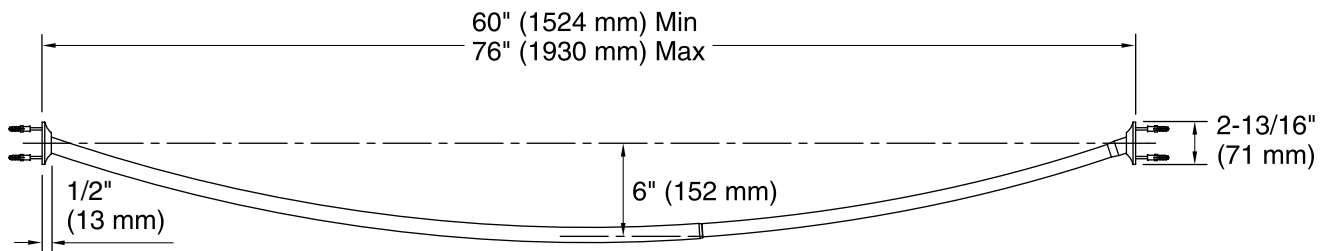

Technical Information

All product dimensions are nominal.

Material: Stainless Steel

Notes

Install this product according to the installation guide.

CAUTION: Risk of personal injury. Do not install these products in any area where they are likely to be used inadvertently as a grab bar or support bar. These products are not designed or intended for use as a grab bar or support bar.