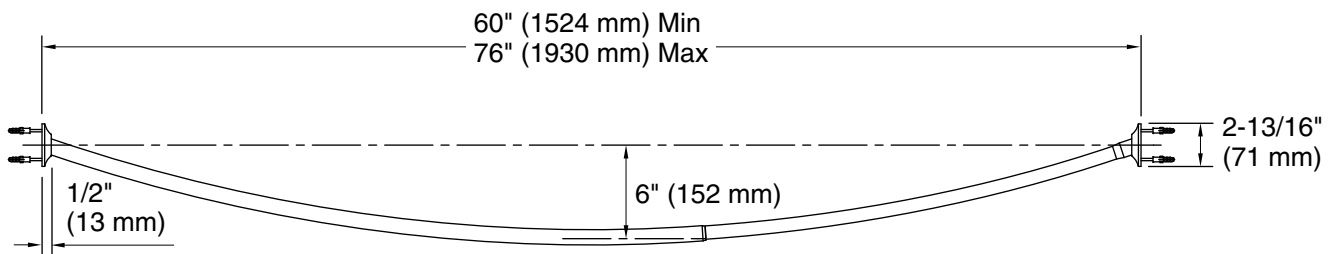

Technical Information

All product dimensions are nominal.

Material: Stainless Steel

Notes

Install this product according to the installation guide.

CAUTION: Risk of personal injury. Do not install these products in any area where they are likely to be used inadvertently as a grab bar or support bar. These products are not designed or intended for use as a grab bar or support bar.