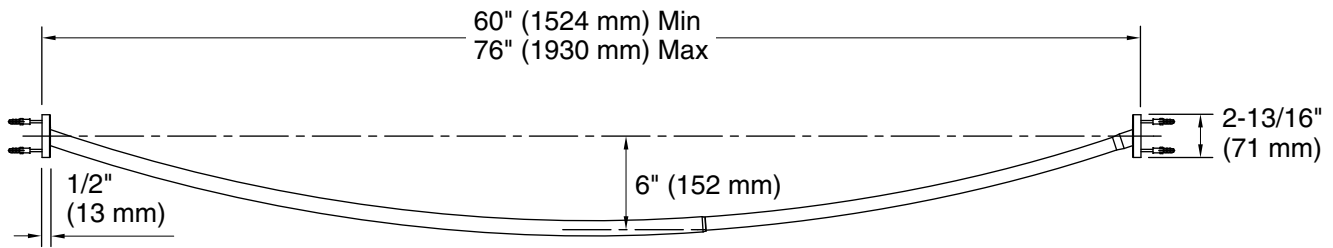

Technical Information

All product dimensions are nominal.

Installation Type: Wall-mount

Material: Stainless Steel

Notes

Install this product according to the installation guide.

CAUTION: Risk of personal injury. Do not install these products in any area where they are likely to be used inadvertently as a grab bar or support bar. These products are not designed or intended for use as a grab bar or support bar.