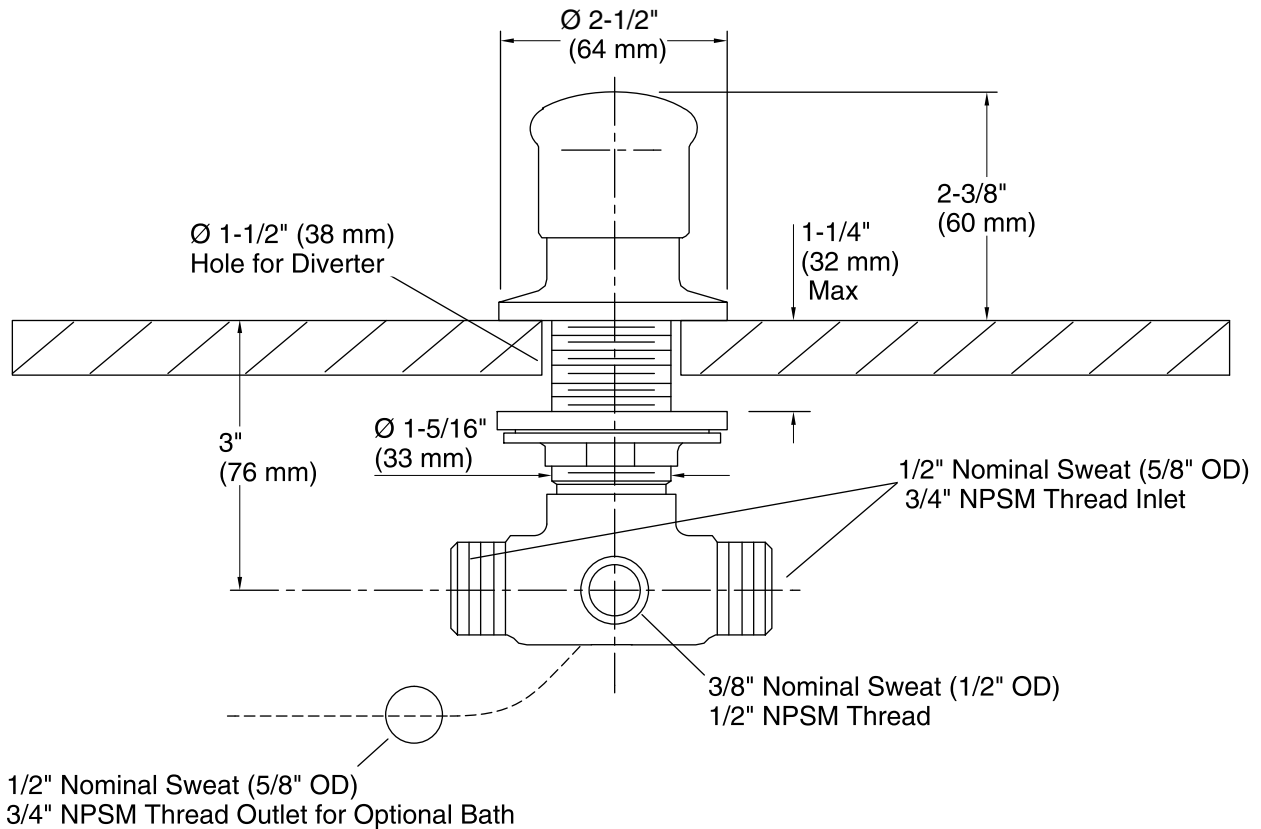

### Installation

- Bath- or deck-mount.

**Technical Information**

All product dimensions are nominal.

**Notes**

Install this product according to the installation guide.

Diverter valve has backflow protection.