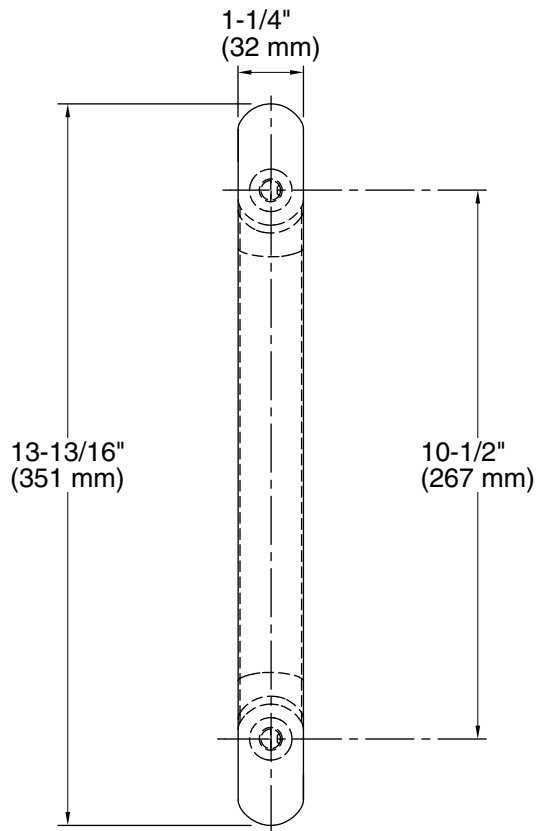

THE BOLD LOOK
OF **KOHLER**®

Technical Information

All product dimensions are nominal.

Material: Metal

Notes

Install this product according to the installation guide.