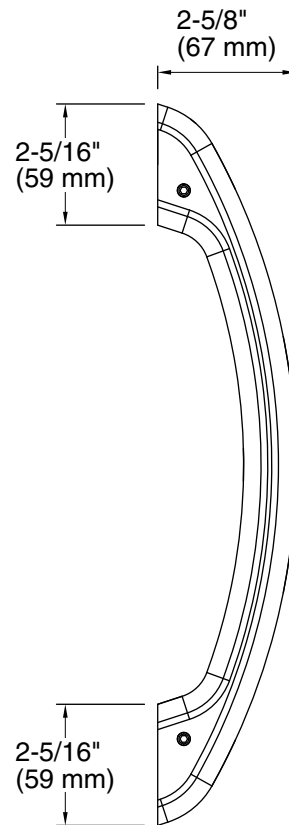

THE BOLD LOOK
OF **KOHLER**®

Technical Information

All product dimensions are nominal.

Material: Metal

Notes

Install this product according to the installation guide.