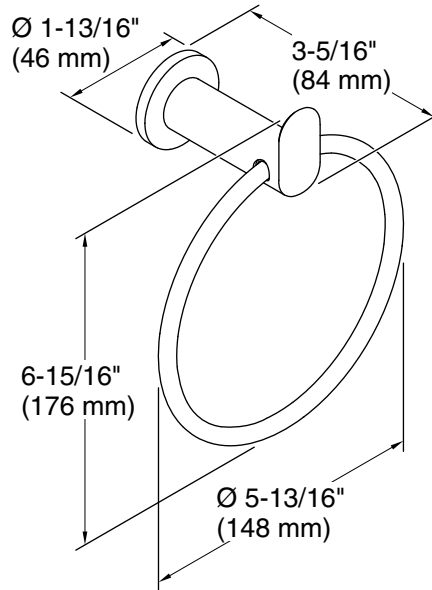

### Technical Information

All product dimensions are nominal.

Installation Type: Wall-mount

Material: Zinc