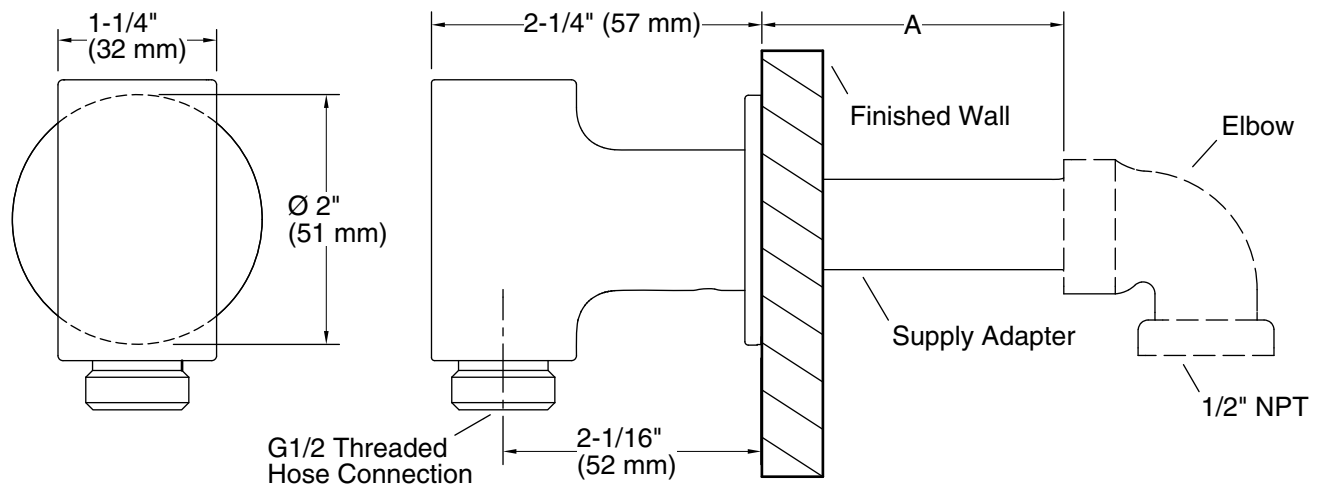

Installation

- Wall-mount
- Easy installation using slip-fit connection
- Includes 1218069 supply adapter
- May require other adapter based on installation type (sold separately)

Recommended Products/Accessories

Color	Code	Description
	CP	Polished Chrome
	SN	Vibrant® Polished Nickel
	BN	Vibrant® Brushed Nickel
	TT	Vibrant Titanium

Supply Adapter	A
1218069 (included)	1-13/16" – 2-5/16" (46 mm – 59 mm)
1229031*	0 – 1/2" (0 – 13 mm)
1247986*	5/16" – 13/16" (8 mm – 21 mm)
1247985*	13/16" – 1-5/16" (21 mm – 33 mm)
1247984*	1-5/16" – 1-13/16" (33 mm – 46 mm)
1218070*	2-5/16" – 2-13/16" (59 mm – 71 mm)
1218071*	2-13/16" – 3-5/16" (71 mm – 84 mm)

*Sold Separately

Technical Information

All product dimensions are nominal.

Drain included: No

Notes

Install this product according to the installation guide.

If dimension "A" is between 1-13/16" (46 mm) and 2-5/16" (59 mm) use the included supply adapter. For the other dimensions, order the appropriate supply adapter.