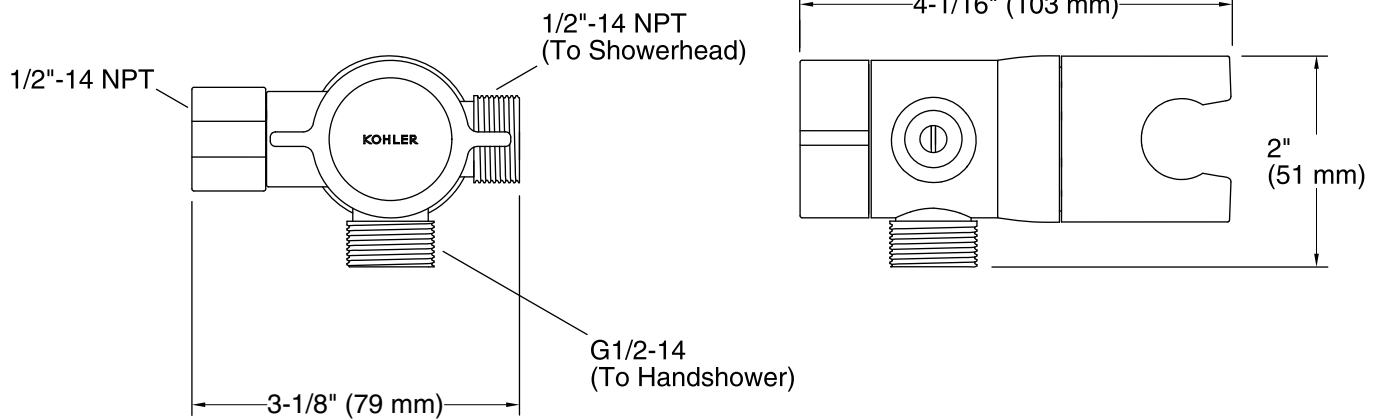

Features

- Diverter switches water between showerhead or handshower, or both on at one time.
- Easily mounts on the end of your showerarm and fits most standard handshower hoses, handshowers, and showerheads.
- Includes flow restrictor that limits water flow to 2.5 gpm (gallons per minute) when one or both showering components are running.

Color tiles intended for reference only.

Color	Code	Description
	CP	Polished Chrome
	BN	Vibrant® Brushed Nickel
	2BZ	Oil-Rubbed Bronze

Technical Information

All product dimensions are nominal.

Notes

Install this product according to the installation guide.