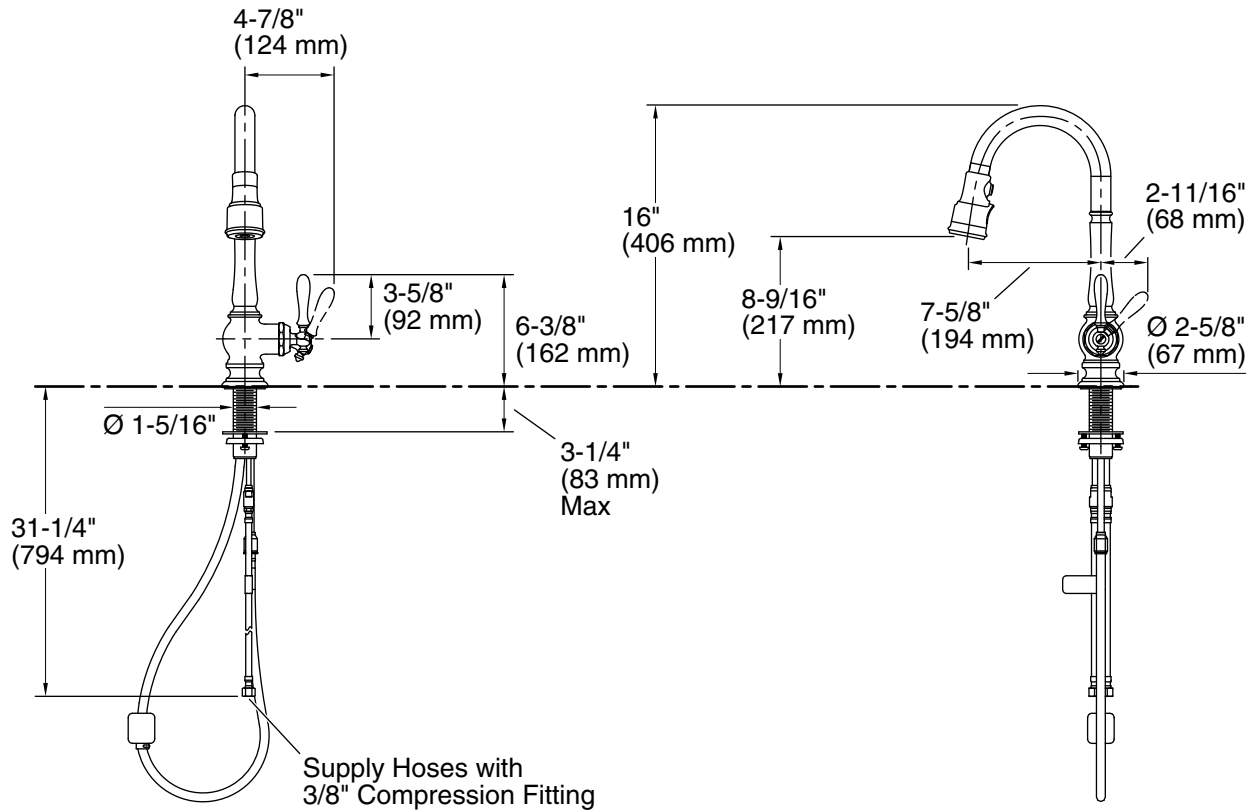

#### Adapters, Rough-in and Extension Kits

1012715 Range: 3-1/4" (83 mm) - 5-3/8" (137 mm)

### Technical Information

All product dimensions are nominal.

#### Spout:

Spout reach: 7-5/8" (193 mm)