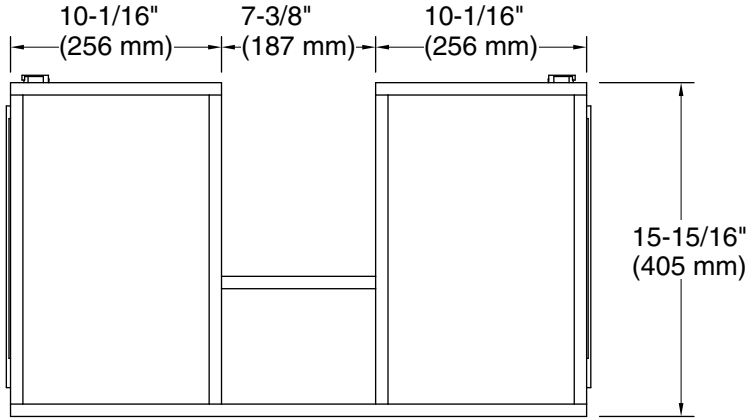

Harken®
Roll-out tray for 60" vanity
K-99680-SH19

Features

- Coordinates with Harken vanity cabinets and hardware to complete your bathroom
- Full-extension 21" (533 mm) depth tray with soft-close undermount slides for smooth opening

See website for detailed warranty information.

Available Colors/Finishes

Color tiles intended for reference only.

Color Code Description

	1WR	Oxford Maple
---	-----	--------------

Technical Information

All product dimensions are nominal.