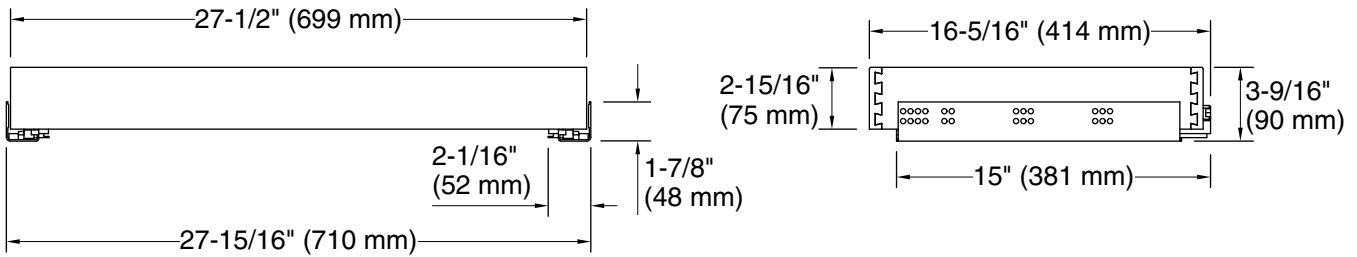

Harken®
Roll-out tray for 60" vanity
K-99680-SH19

Features

- Coordinates with Harken vanity cabinets and hardware to complete your bathroom
- Full-extension 21" (533 mm) depth tray with soft-close undermount slides for smooth opening

See website for detailed warranty information.

Available Colors/Finishes

Color tiles intended for reference only.

Color Code Description

	1WR	Oxford Maple
---	-----	--------------

Technical Information

All product dimensions are nominal.