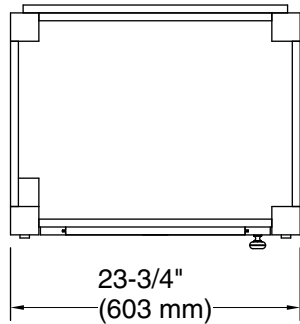

Technical Information

All product dimensions are nominal.