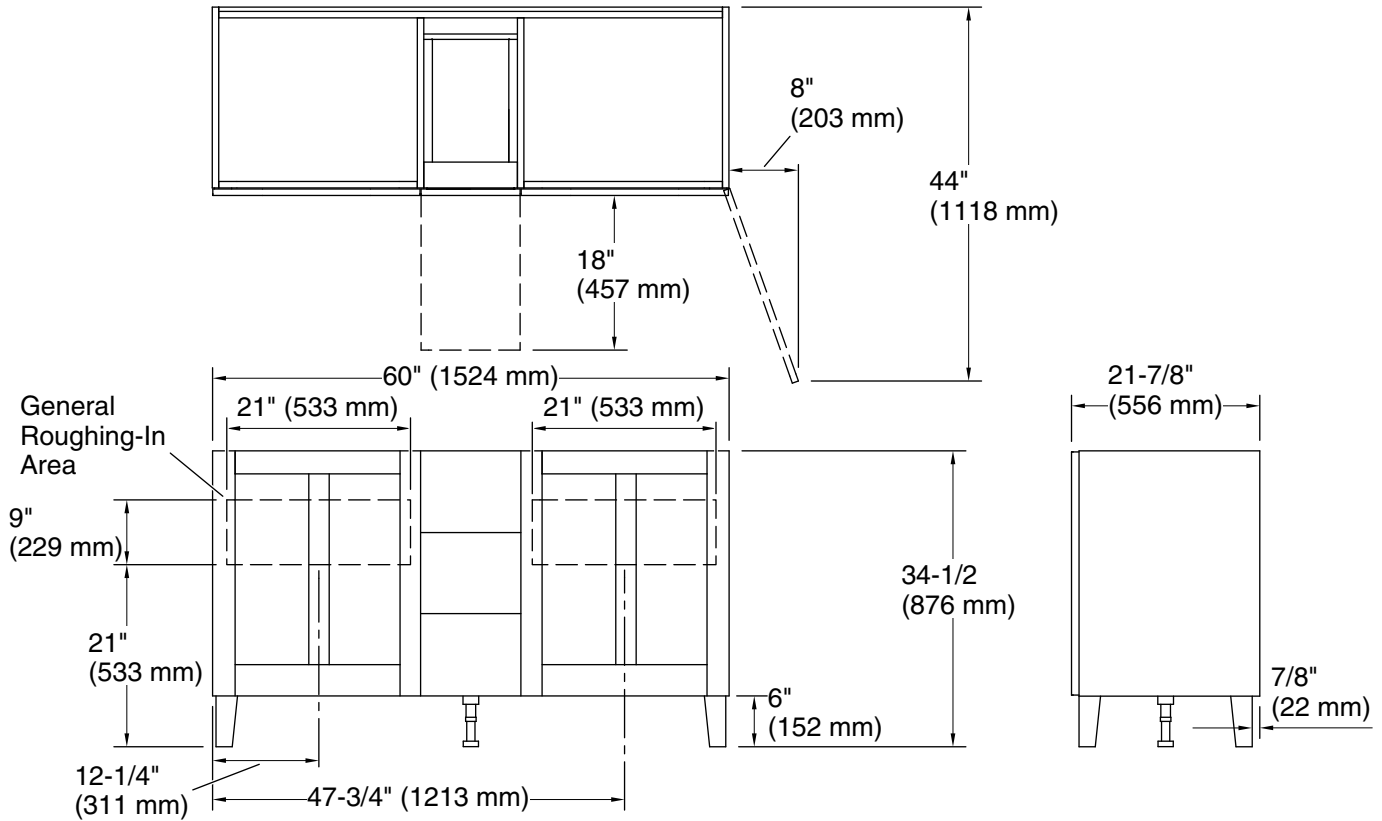

Technical Information

All product dimensions are nominal.