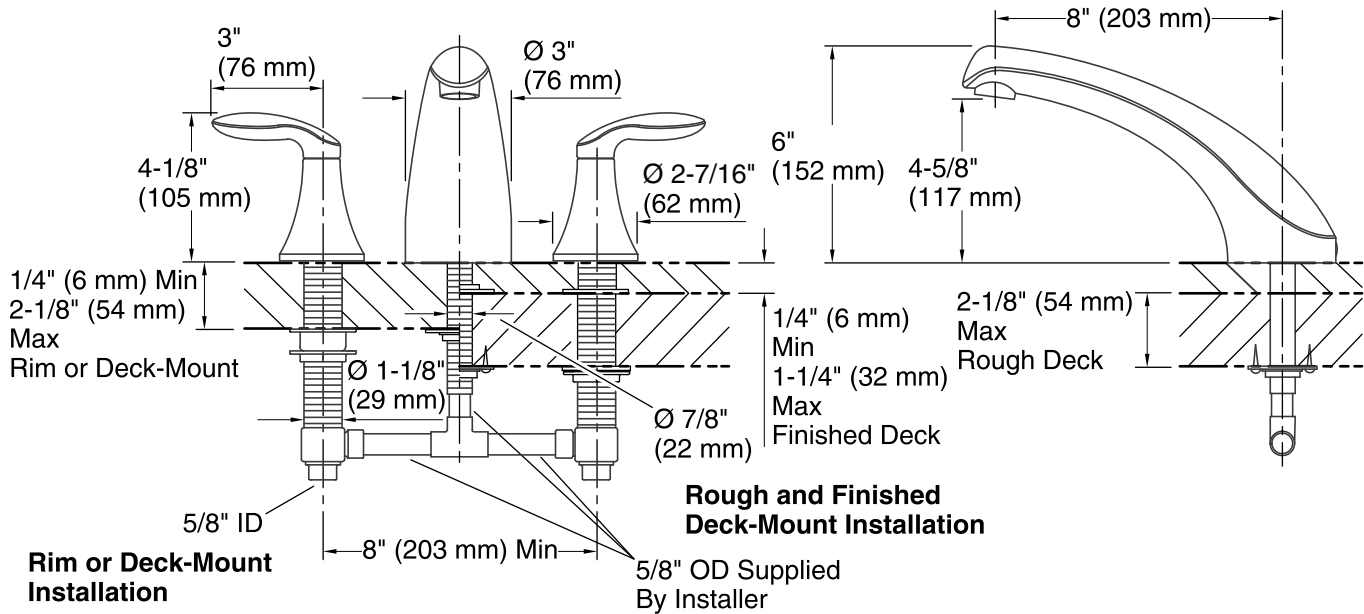

Technical Information

All product dimensions are nominal.

Notes

Install this product according to the installation instructions.

ADA, OBC, CSA B651 compliant when installed to the specific requirements of these regulations.